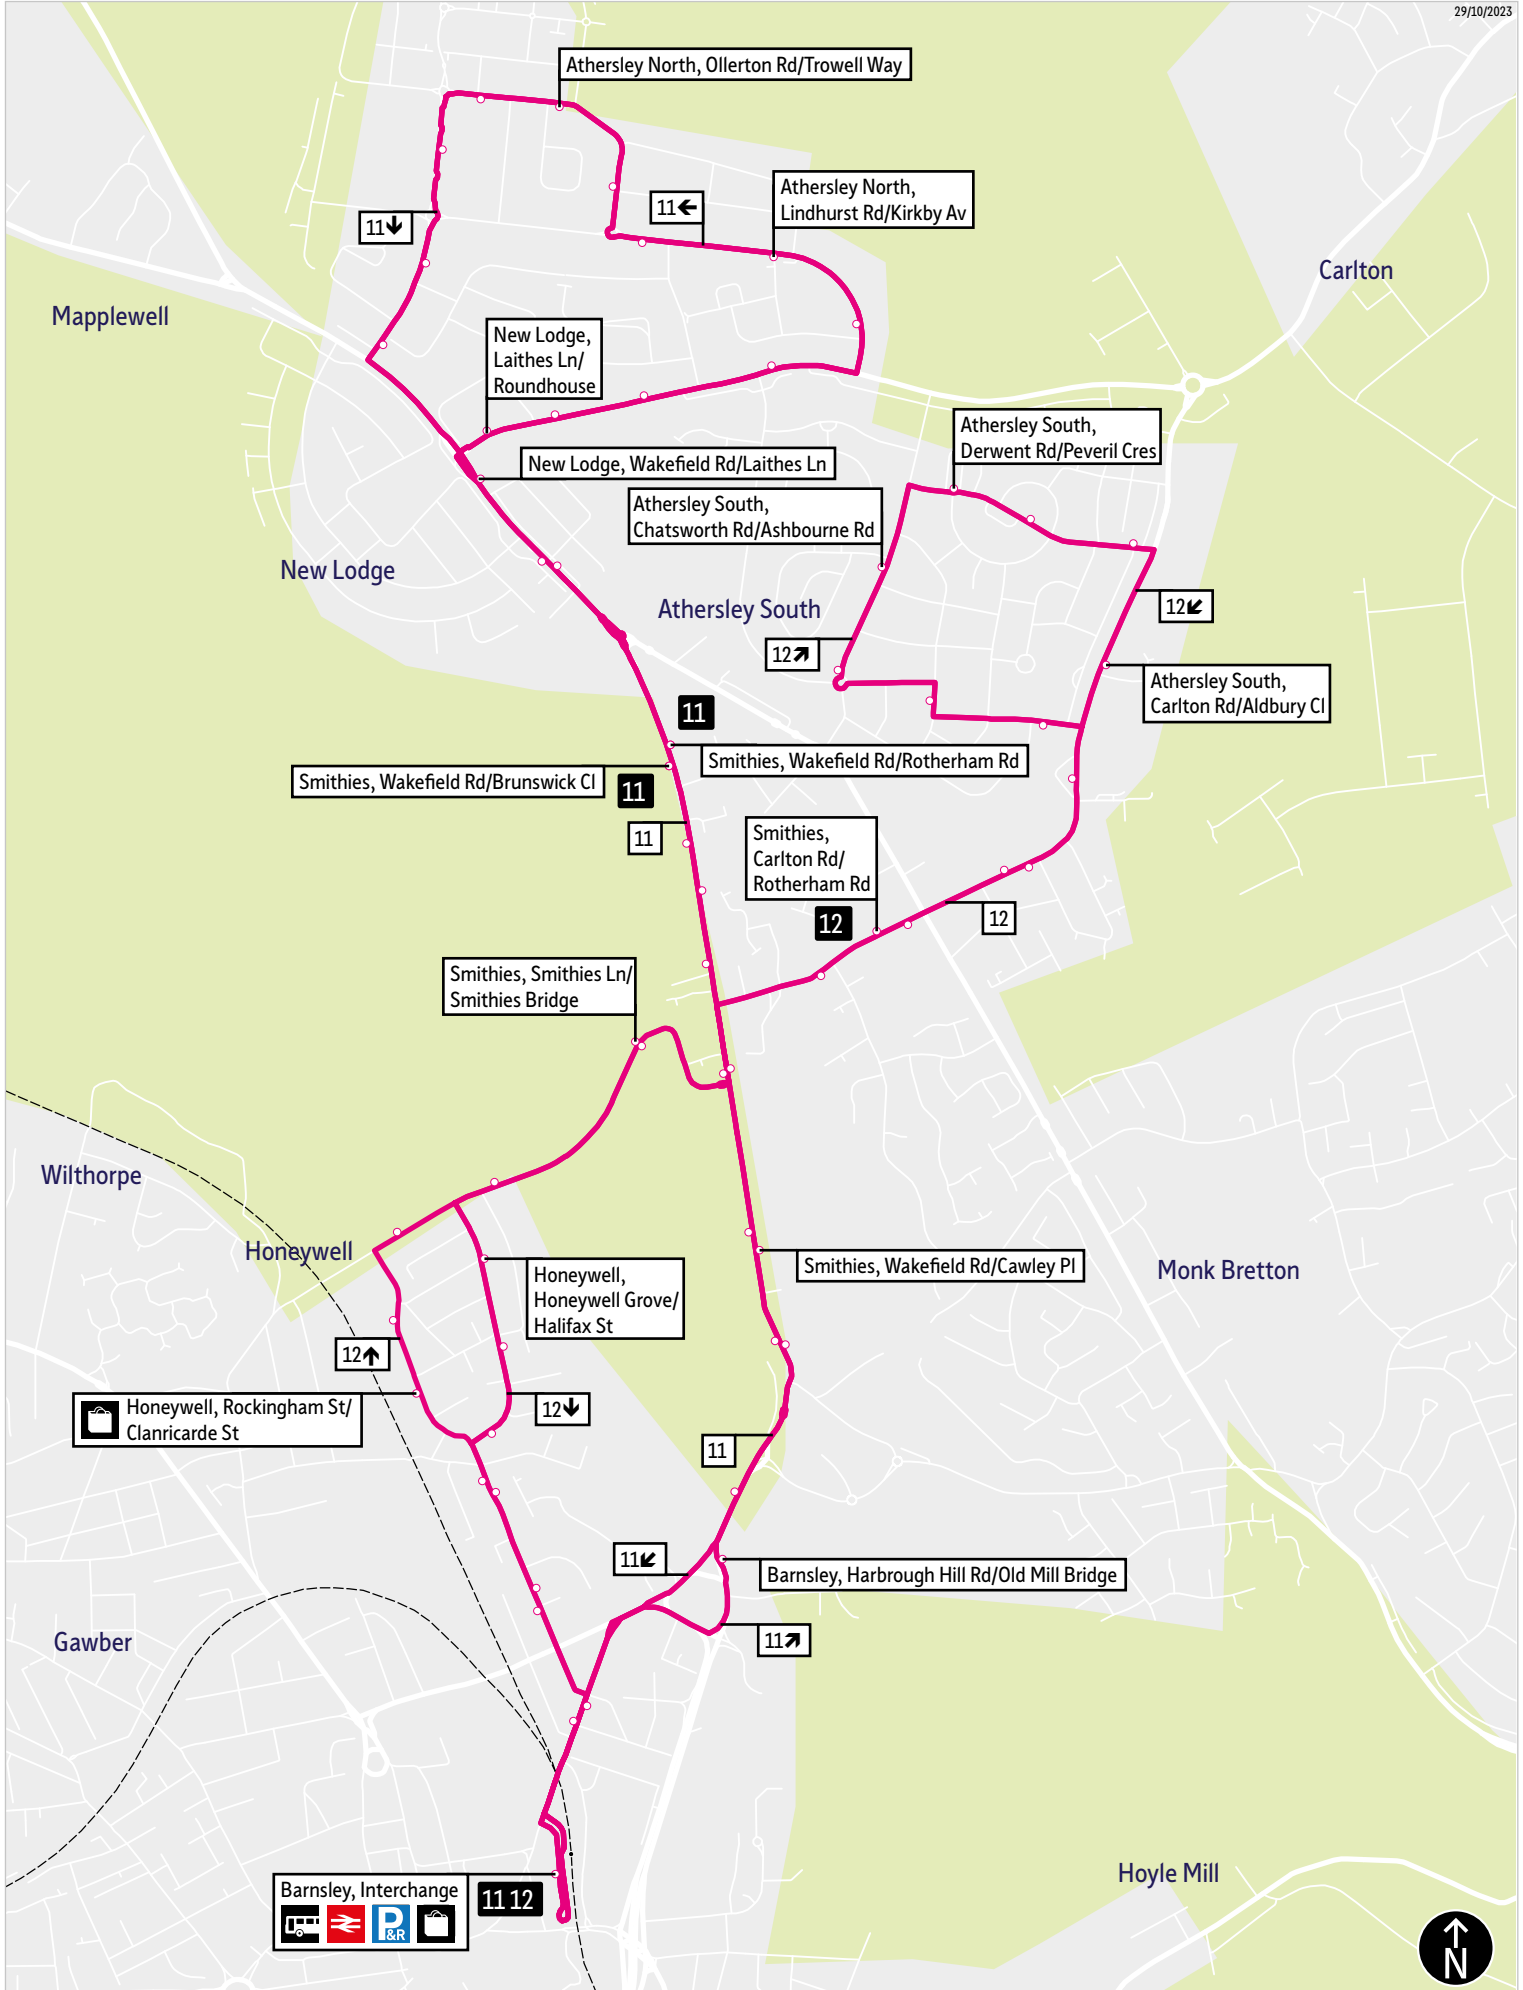

Bus route map for service 11 & 12

29/10/2023

= Terminus point
 = Public transport
 = Shopping area
 = Bus route & stops
 = Rail line & station
 = Tram route & stop