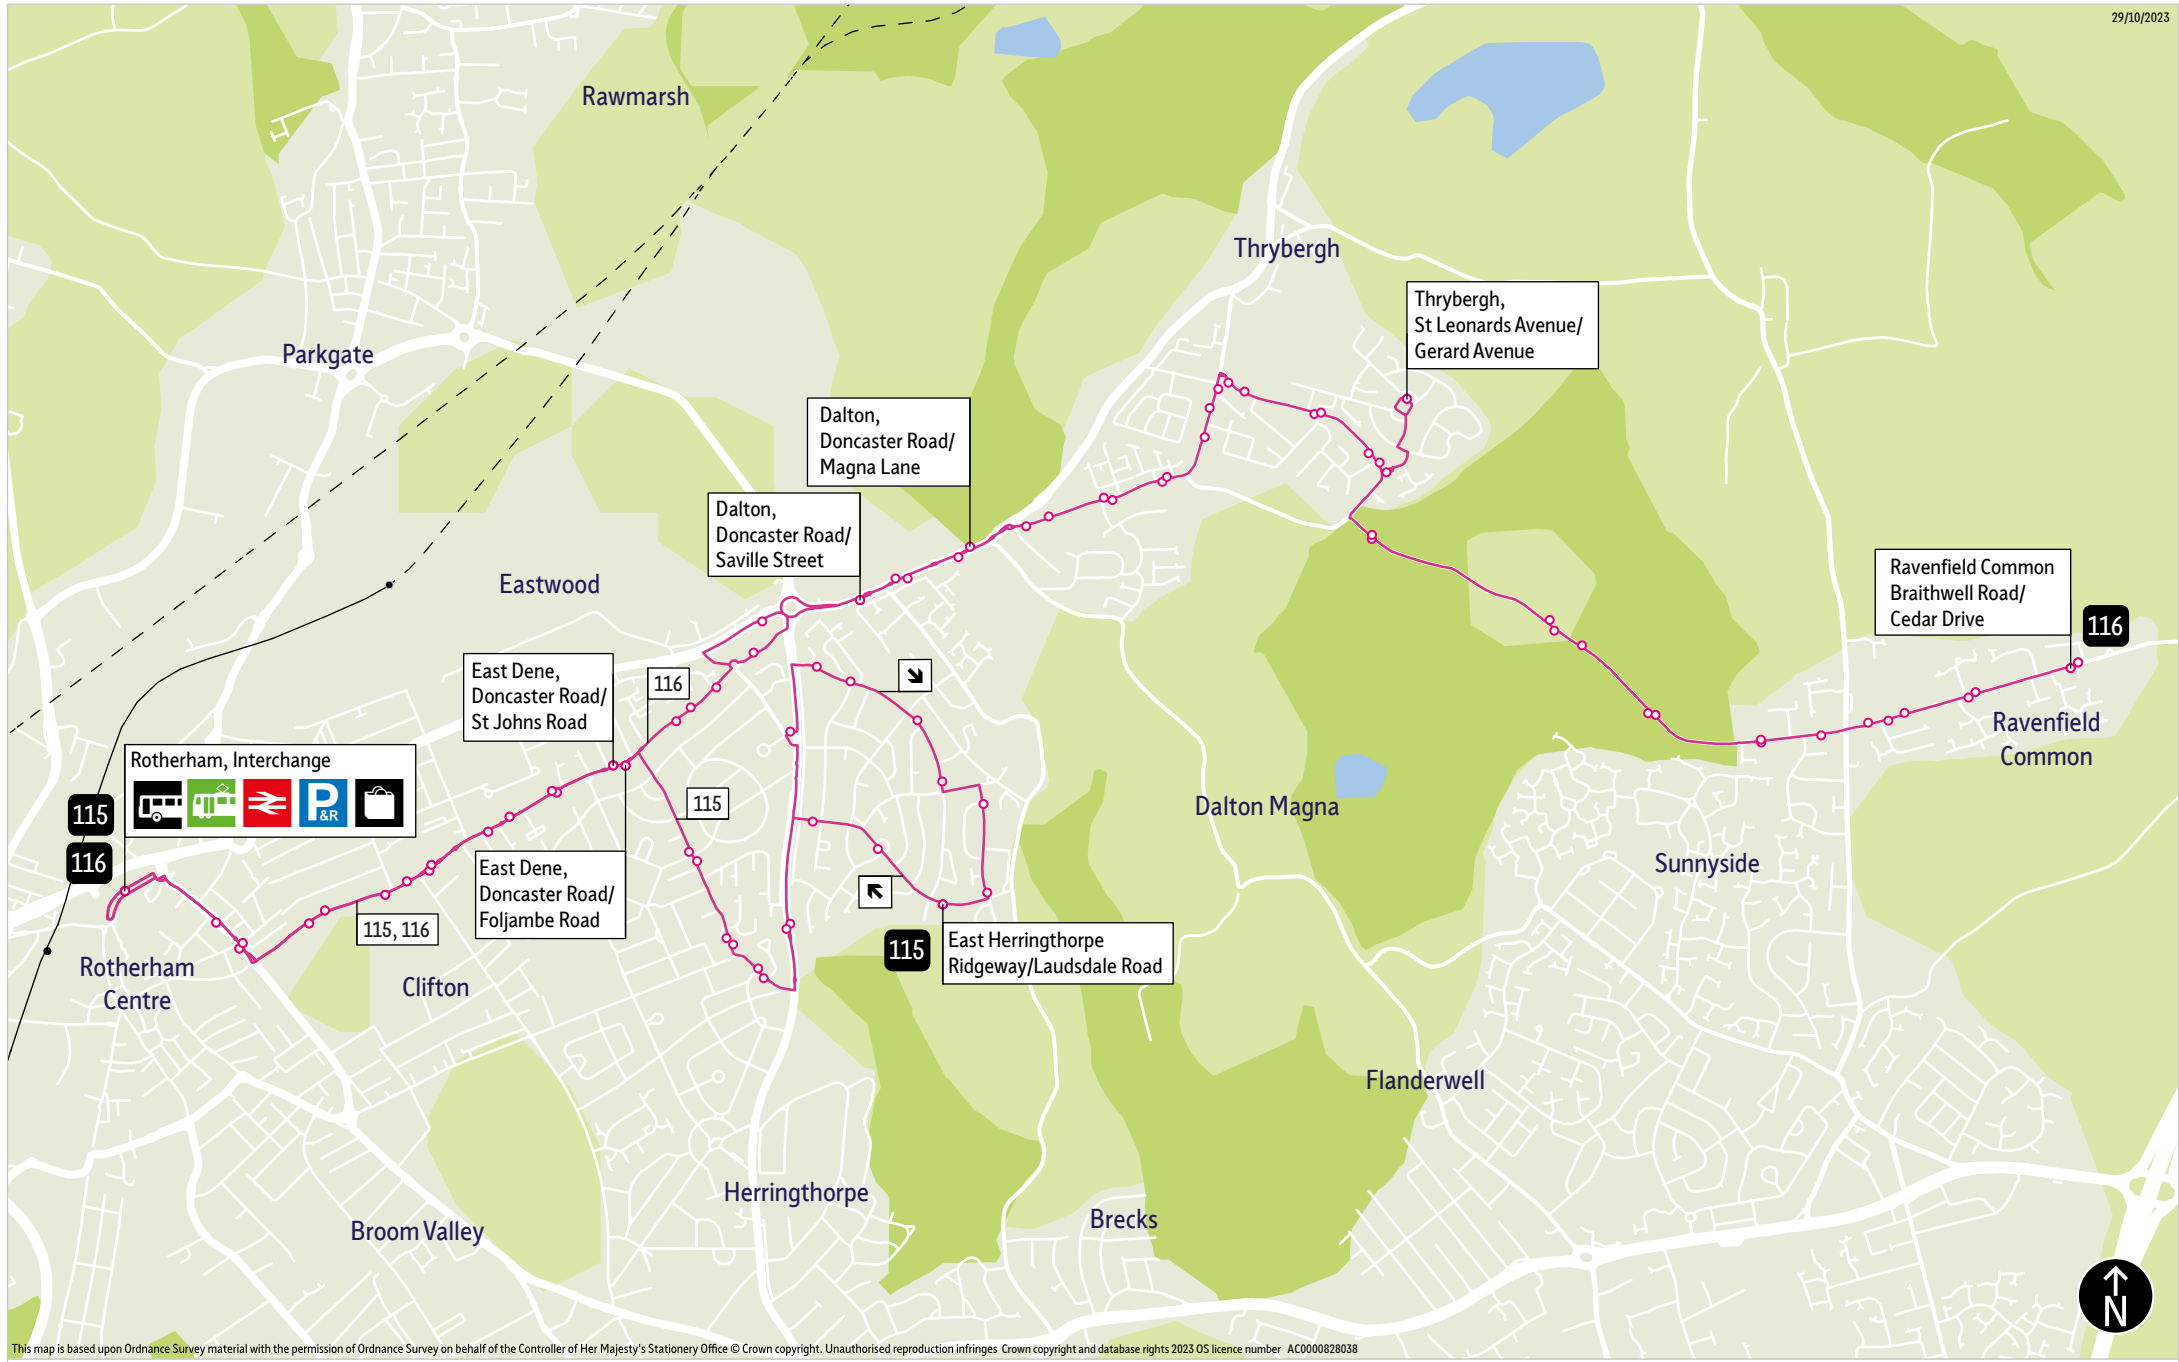

Bus route map for services 115 & 116

29/10/2023

- = Terminus point
- = Public transport
- = Shopping area
- = Bus route & stops
- = Rail line & station
- = Tram route & stop