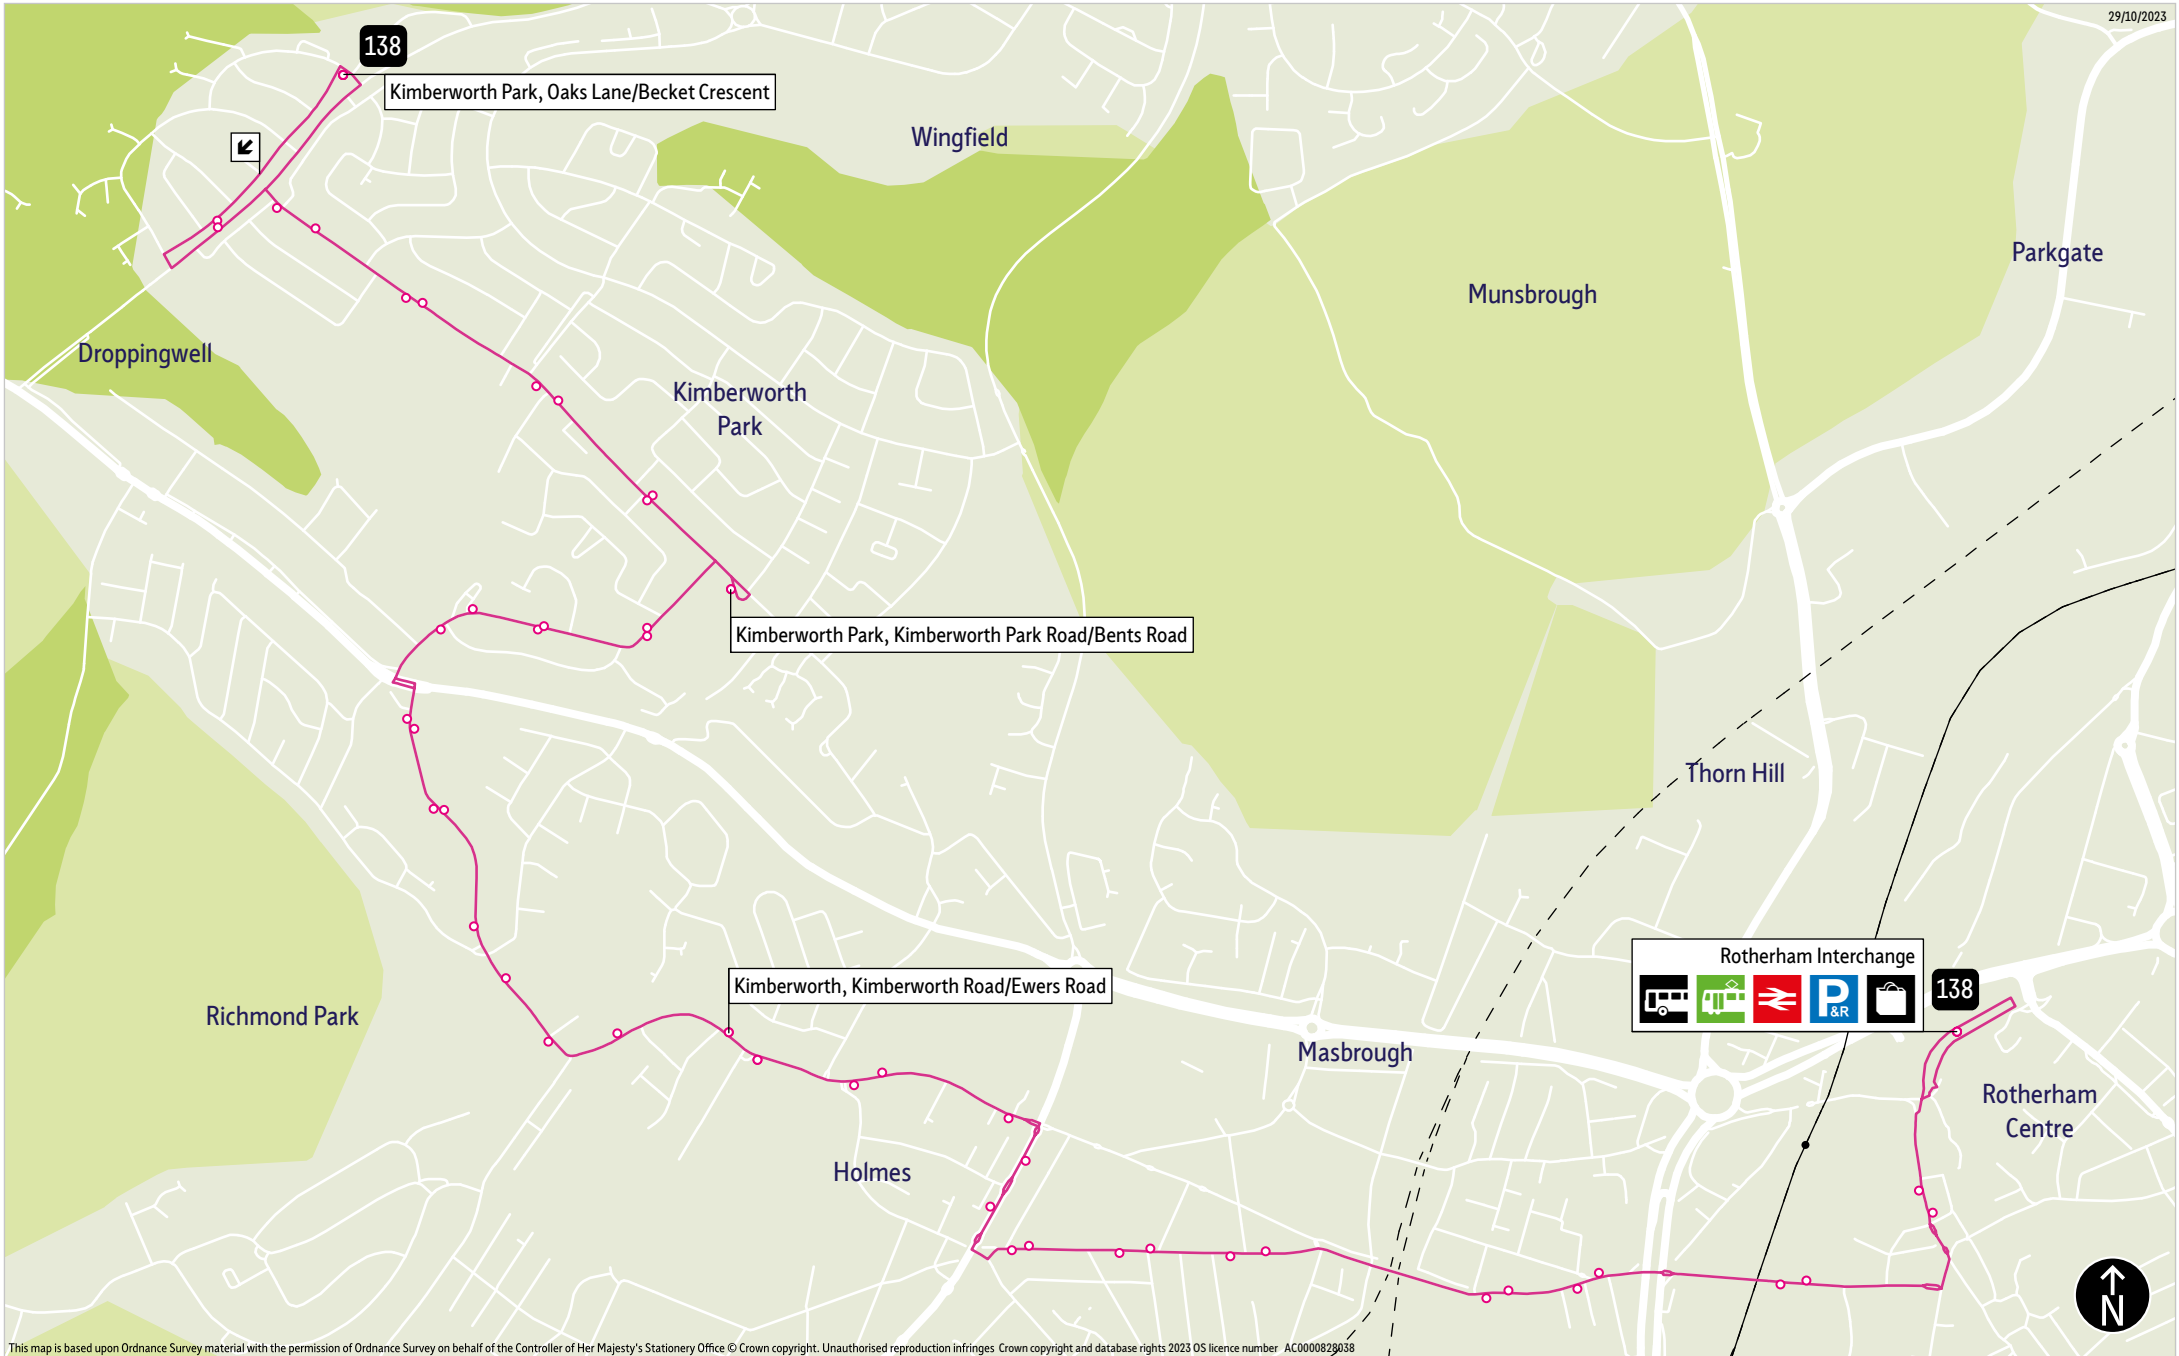

Bus route map for service 138

29/10/2023

= Terminus point = Public transport = Shopping area = Bus route & stops = Rail line & station = Tram route & stop