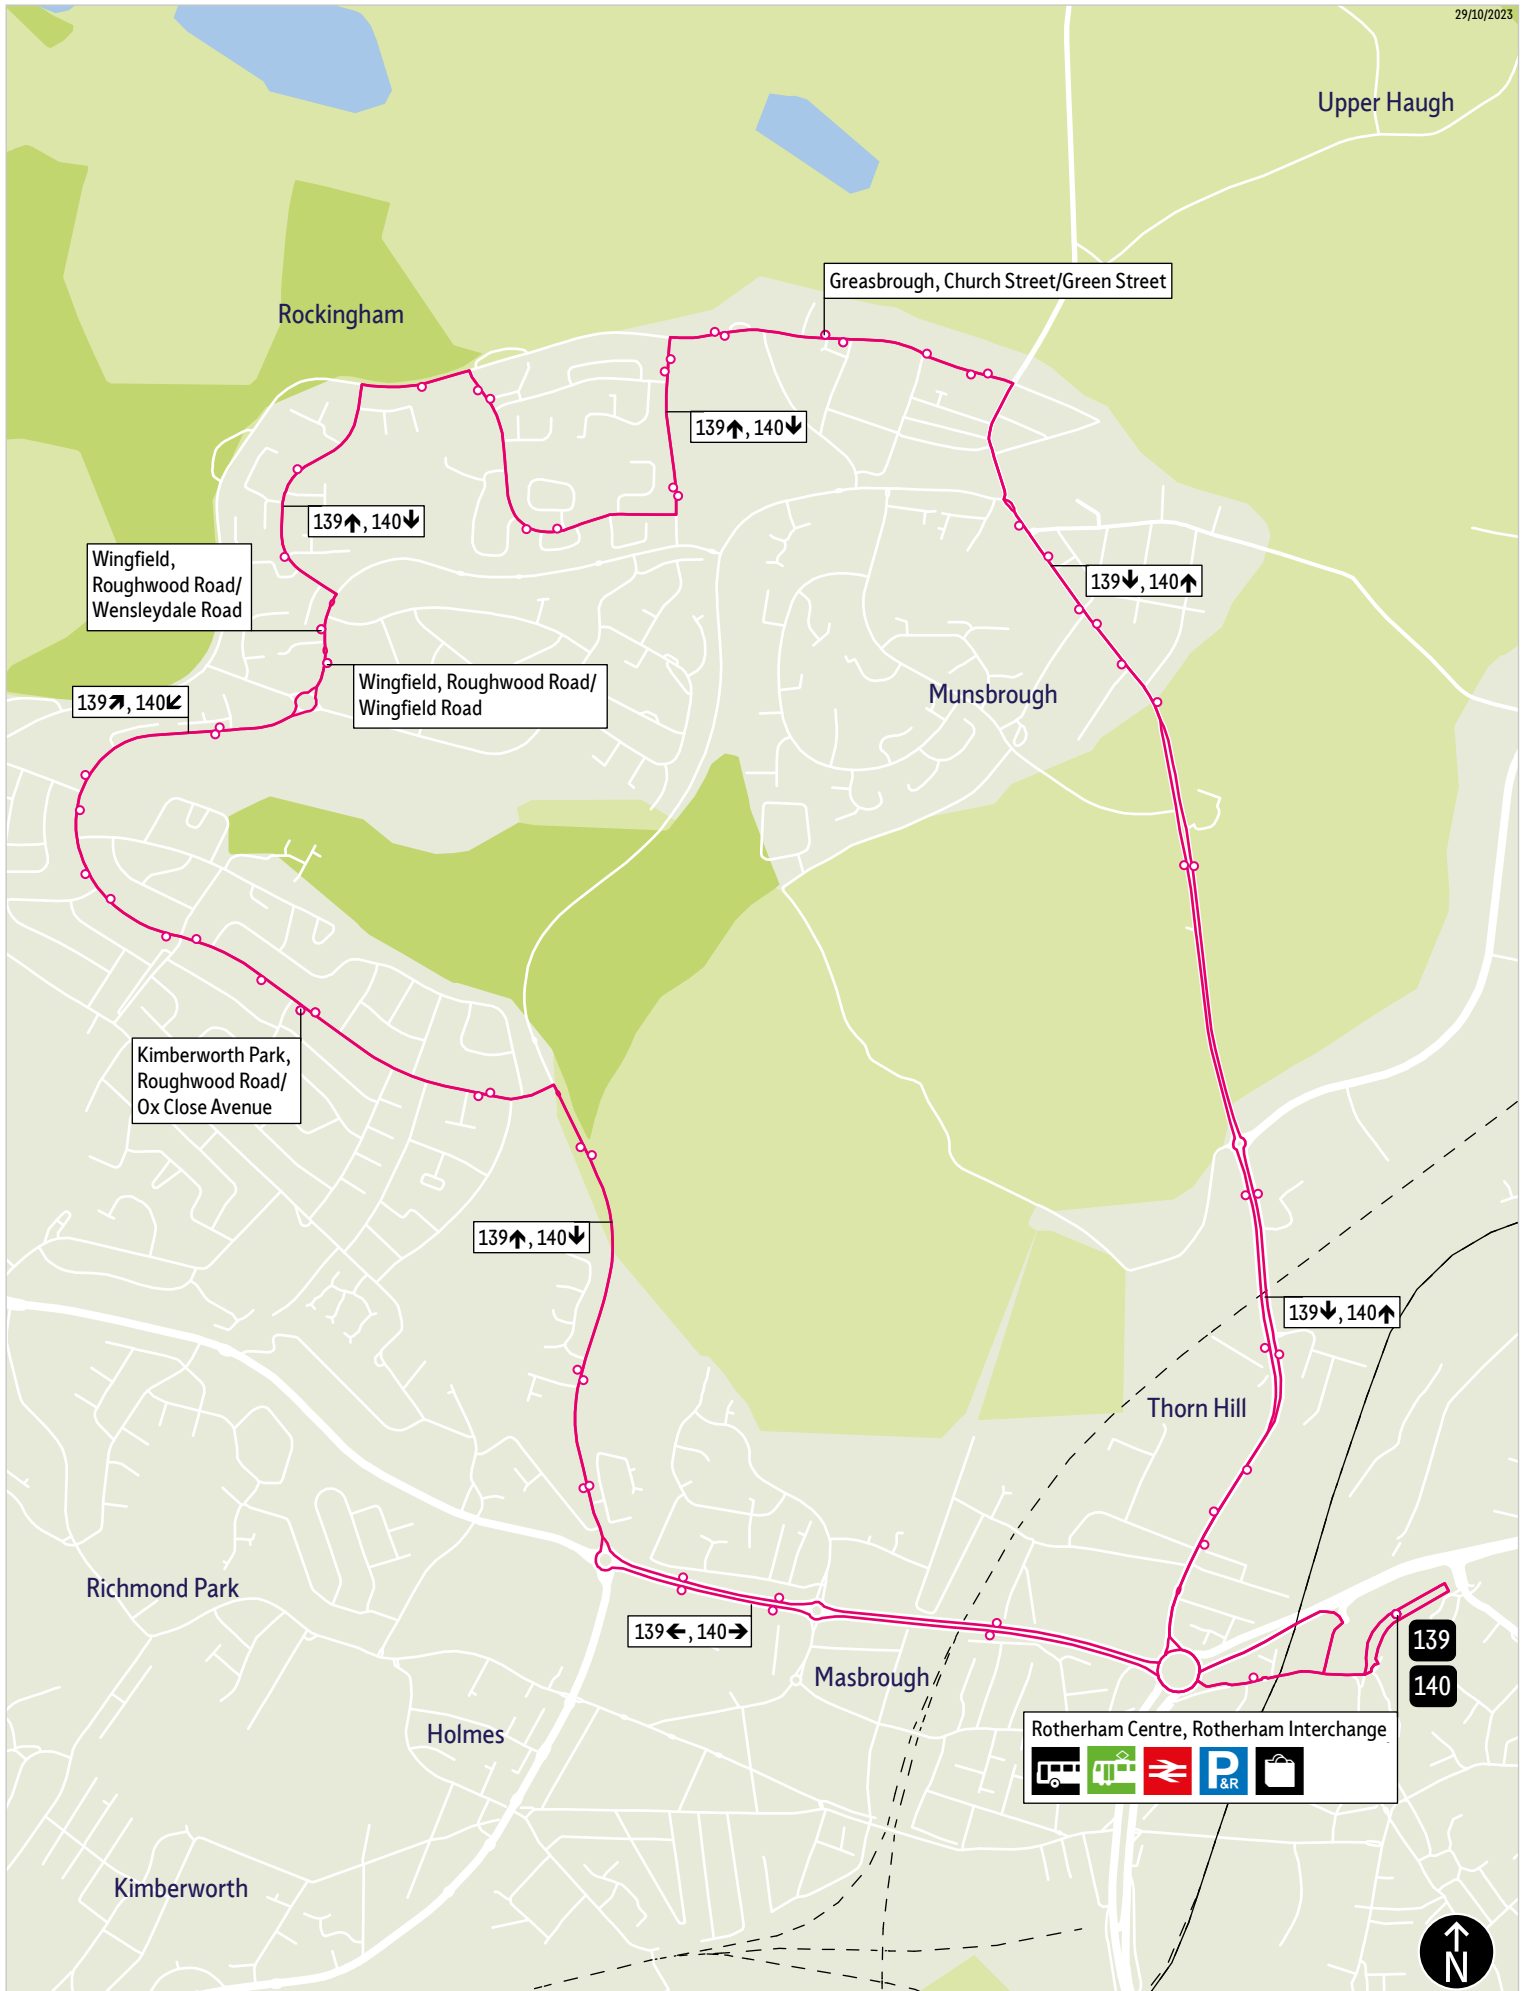

Bus route map for services 139 & 140

29/10/2023

■ = Terminus point
🚏 = Public transport
🛒 = Shopping area
🚚 = Bus route & stops
--- = Rail line & station
— = Tram route & stop