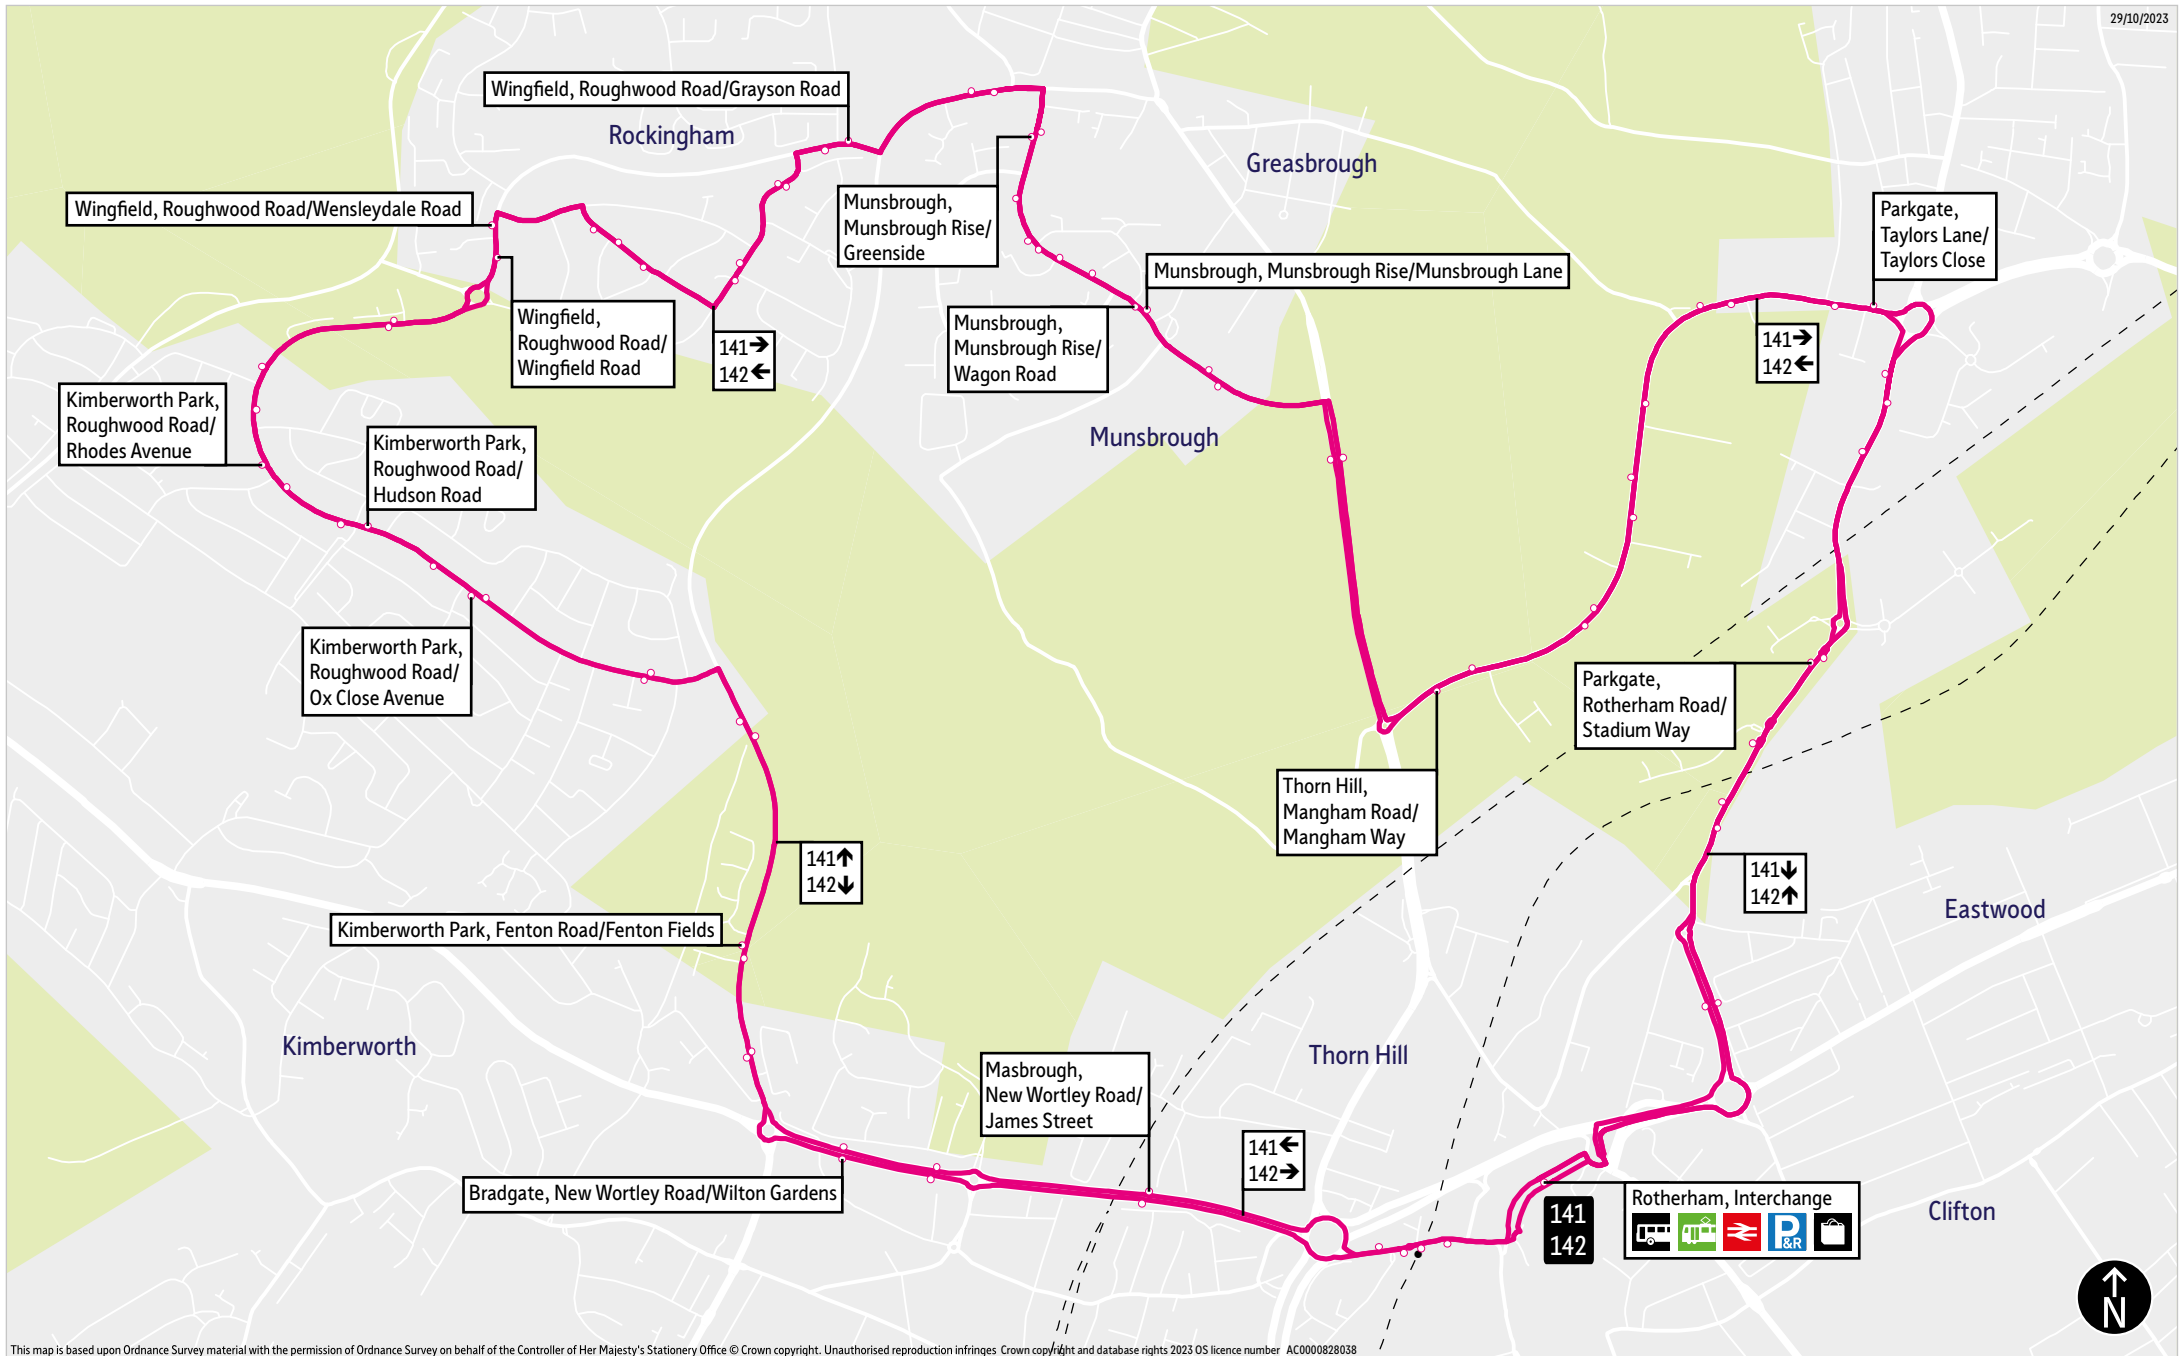

Bus route map for services 141 & 142

29/10/2023

= Terminus point

 = Public transport
 = Shopping area
 = Bus route & stops
 = Rail line & station
 = Tram route & stop