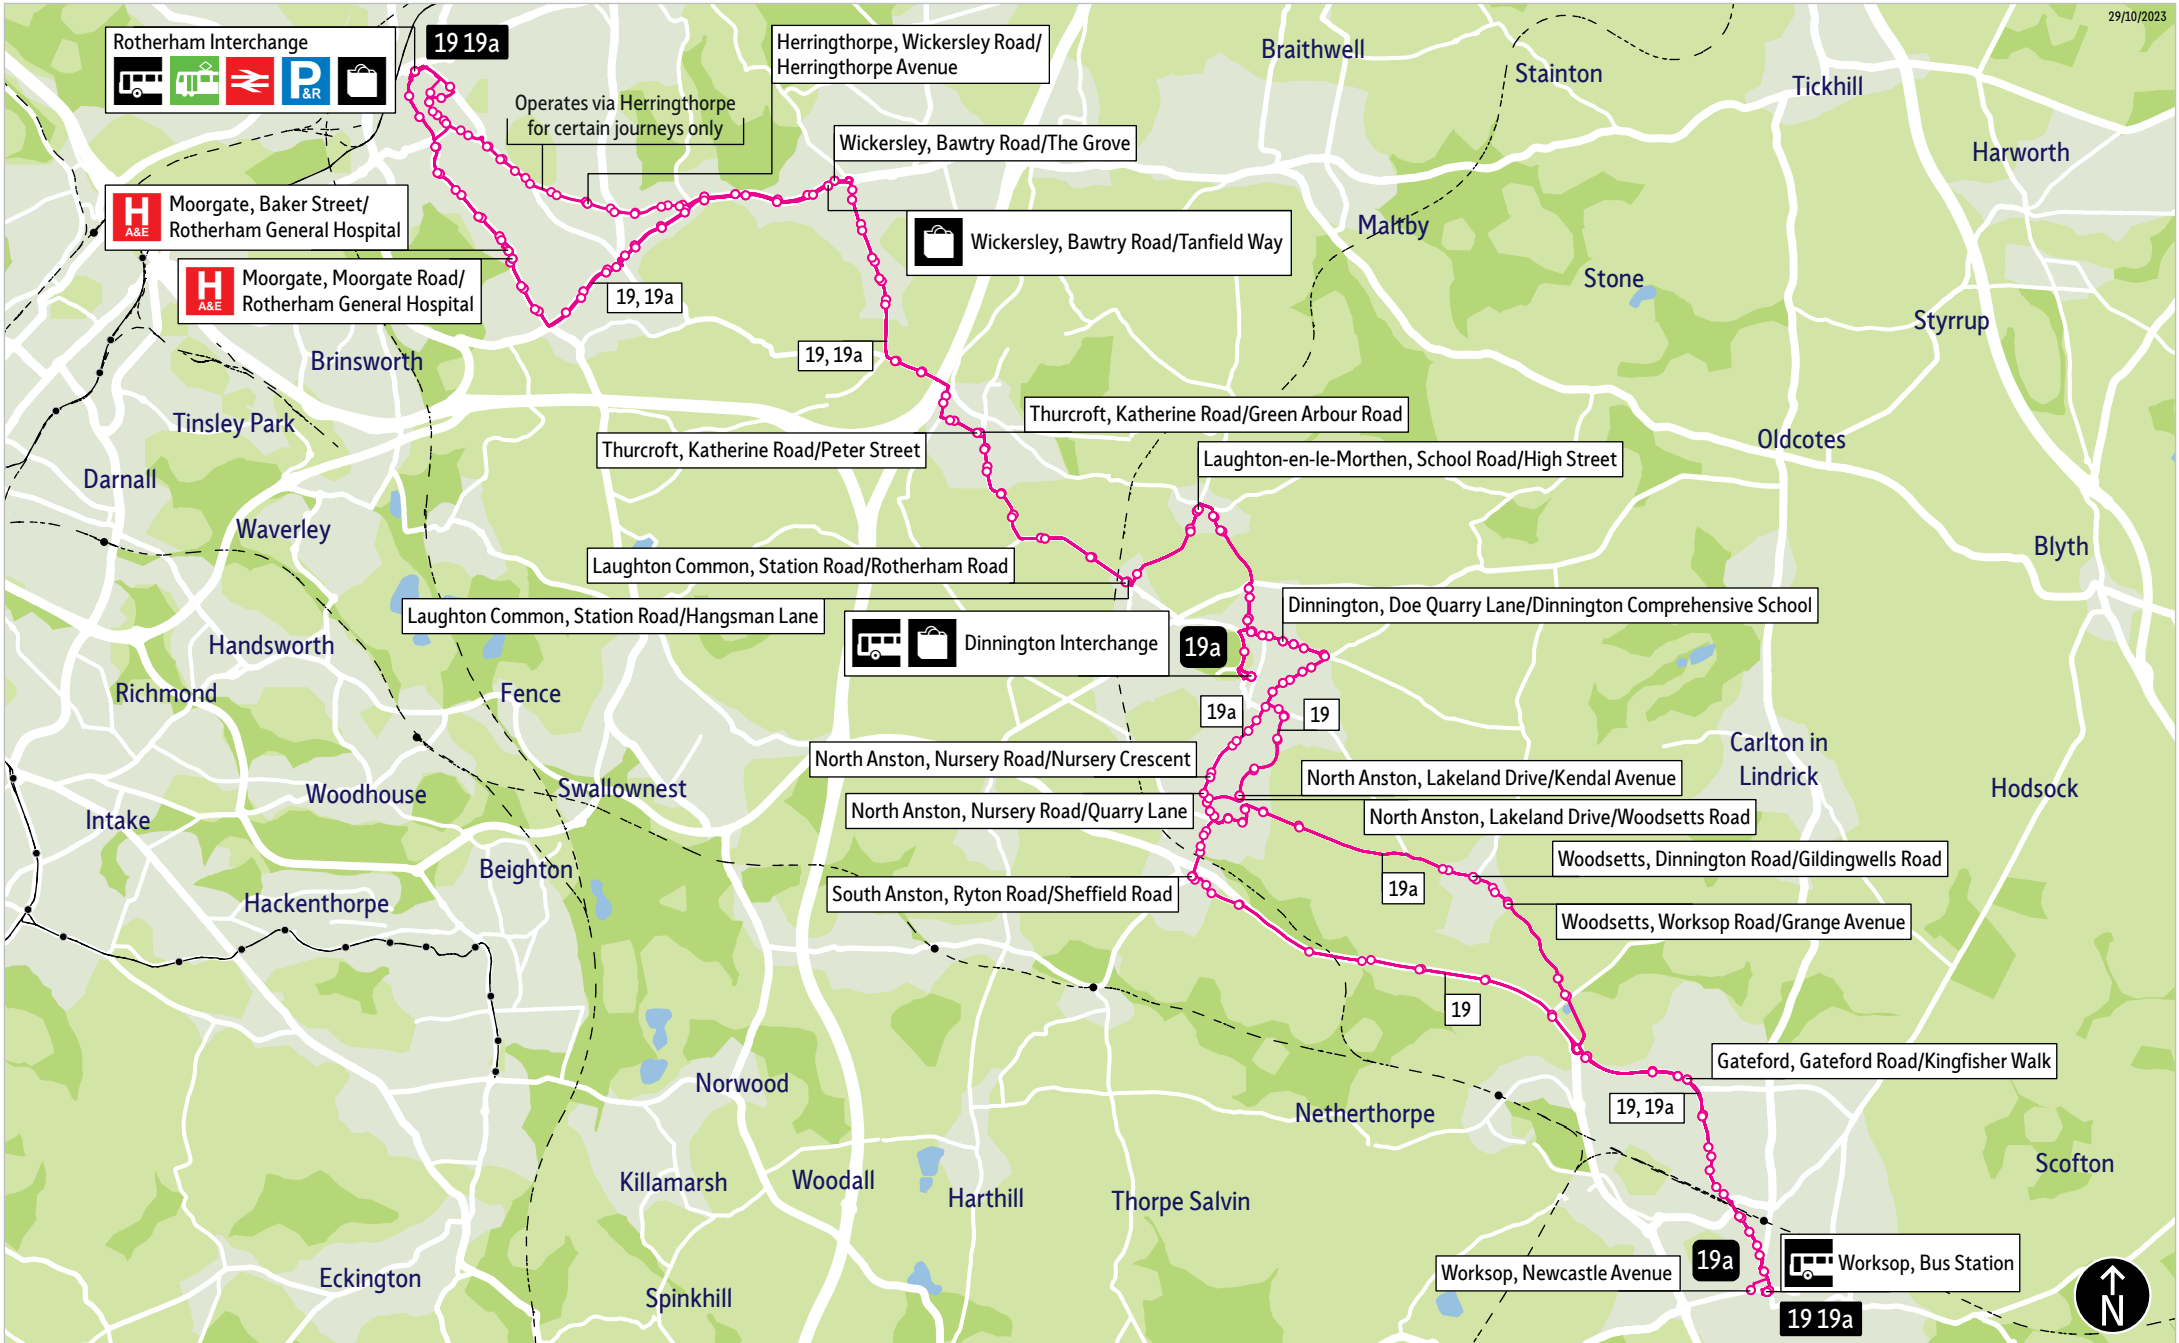

Bus route map for services 19 & 19a

29/10/2023

= Terminus point

 = Public transport
 = Shopping area
 = Bus route & stops
 = Rail line & station
 = Tram route & stop