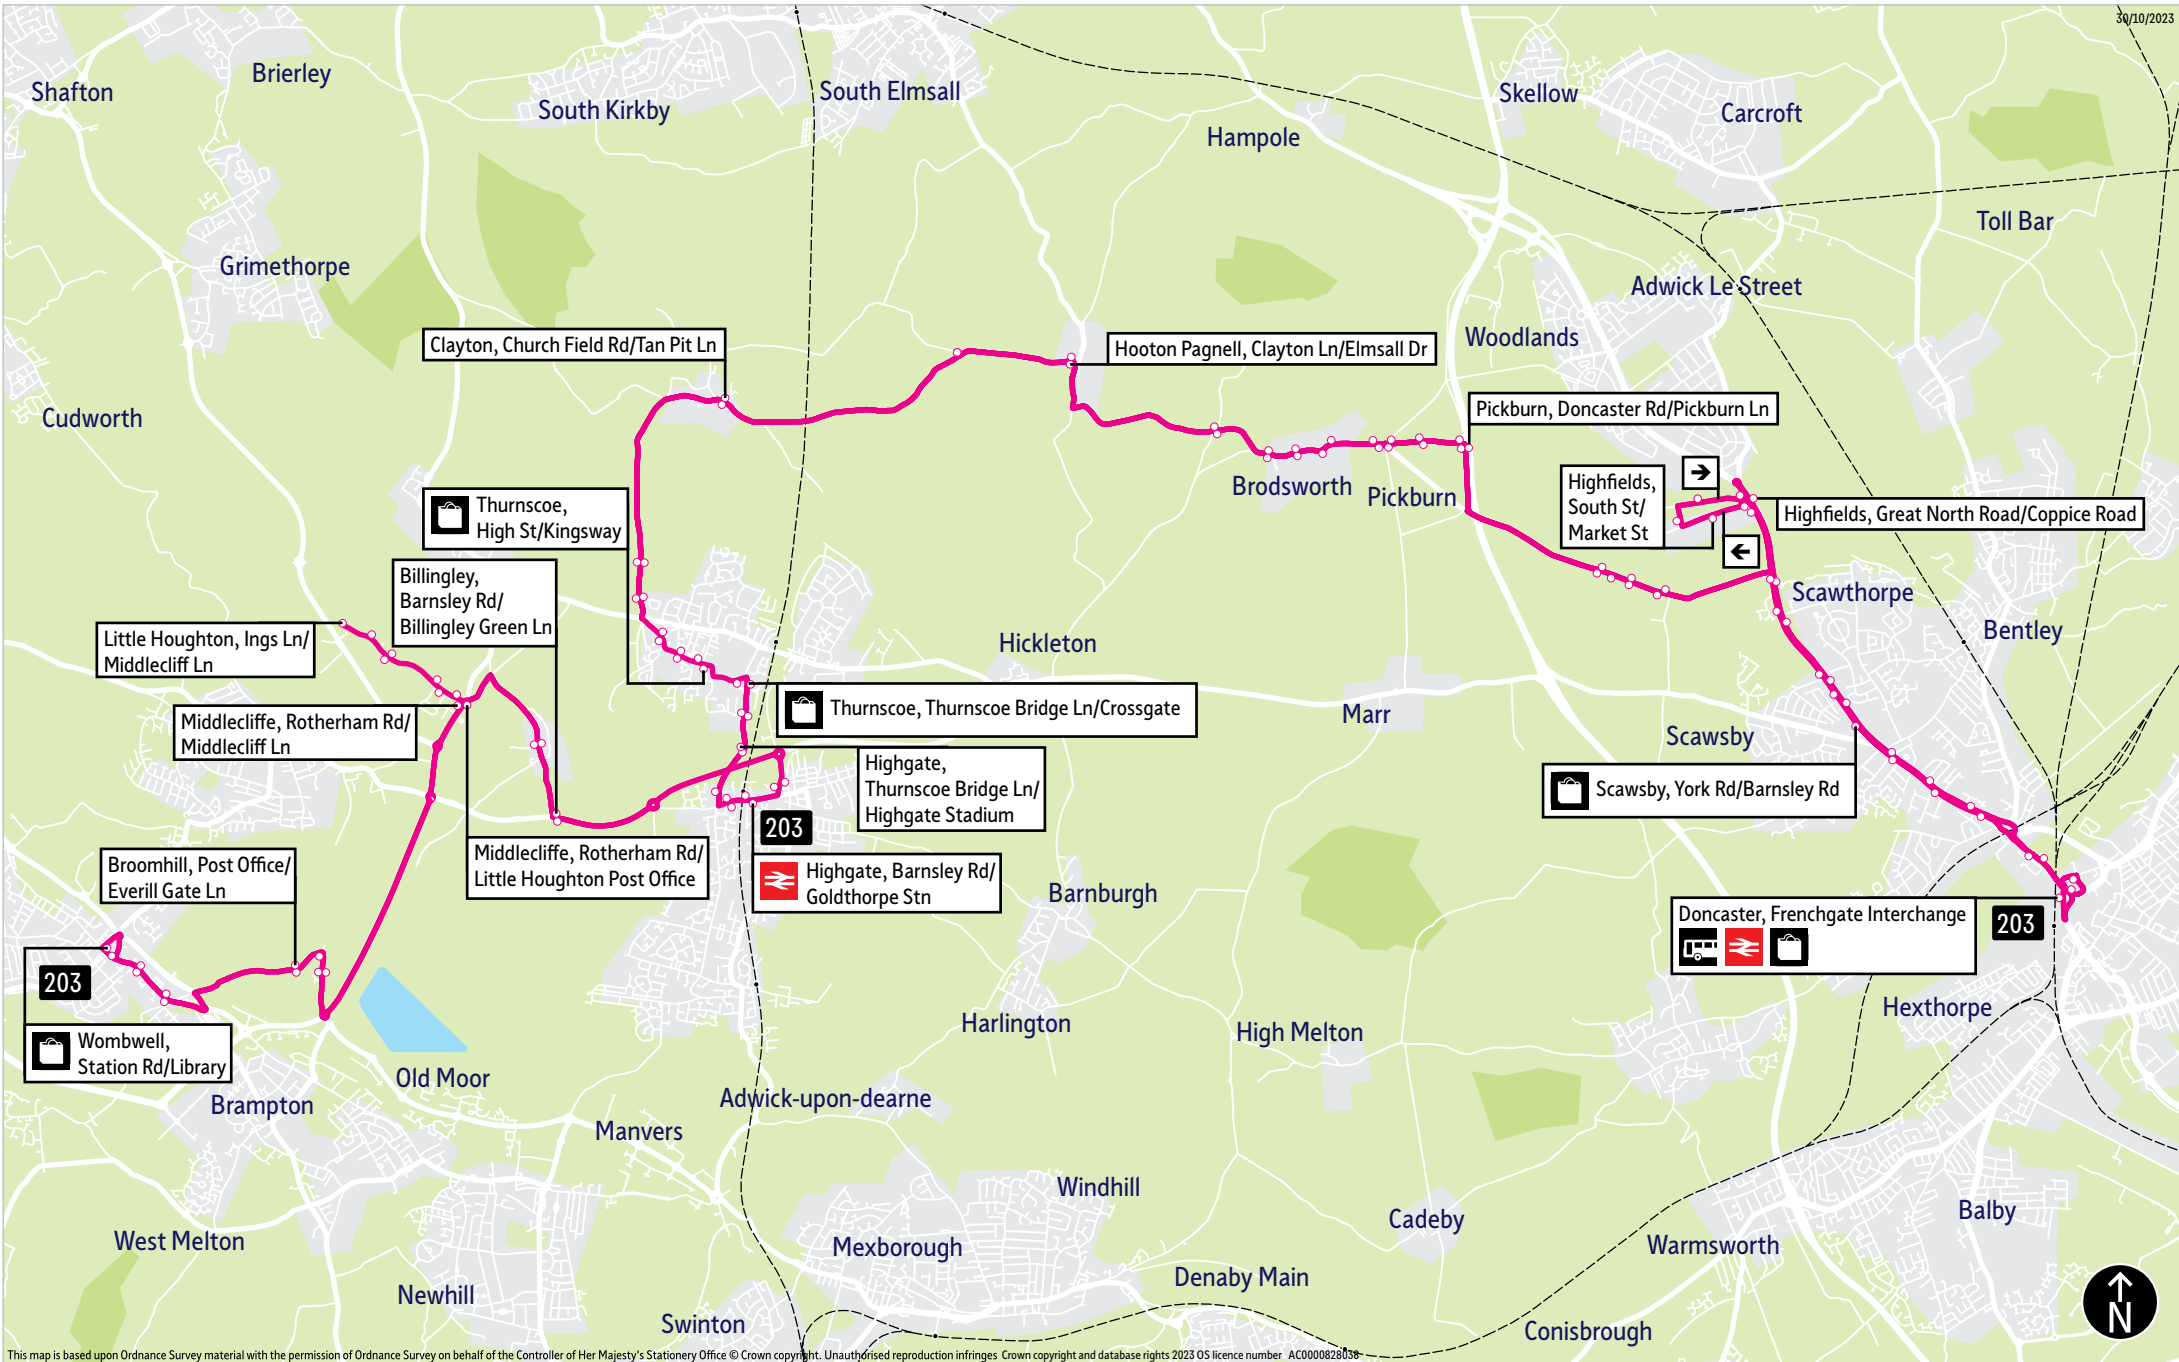

Bus route map for service 203

30/10/2023

= Terminus point
 = Public transport
 = Shopping area
 = Bus route & stops
 = Rail line & station
 = Tram route & stop