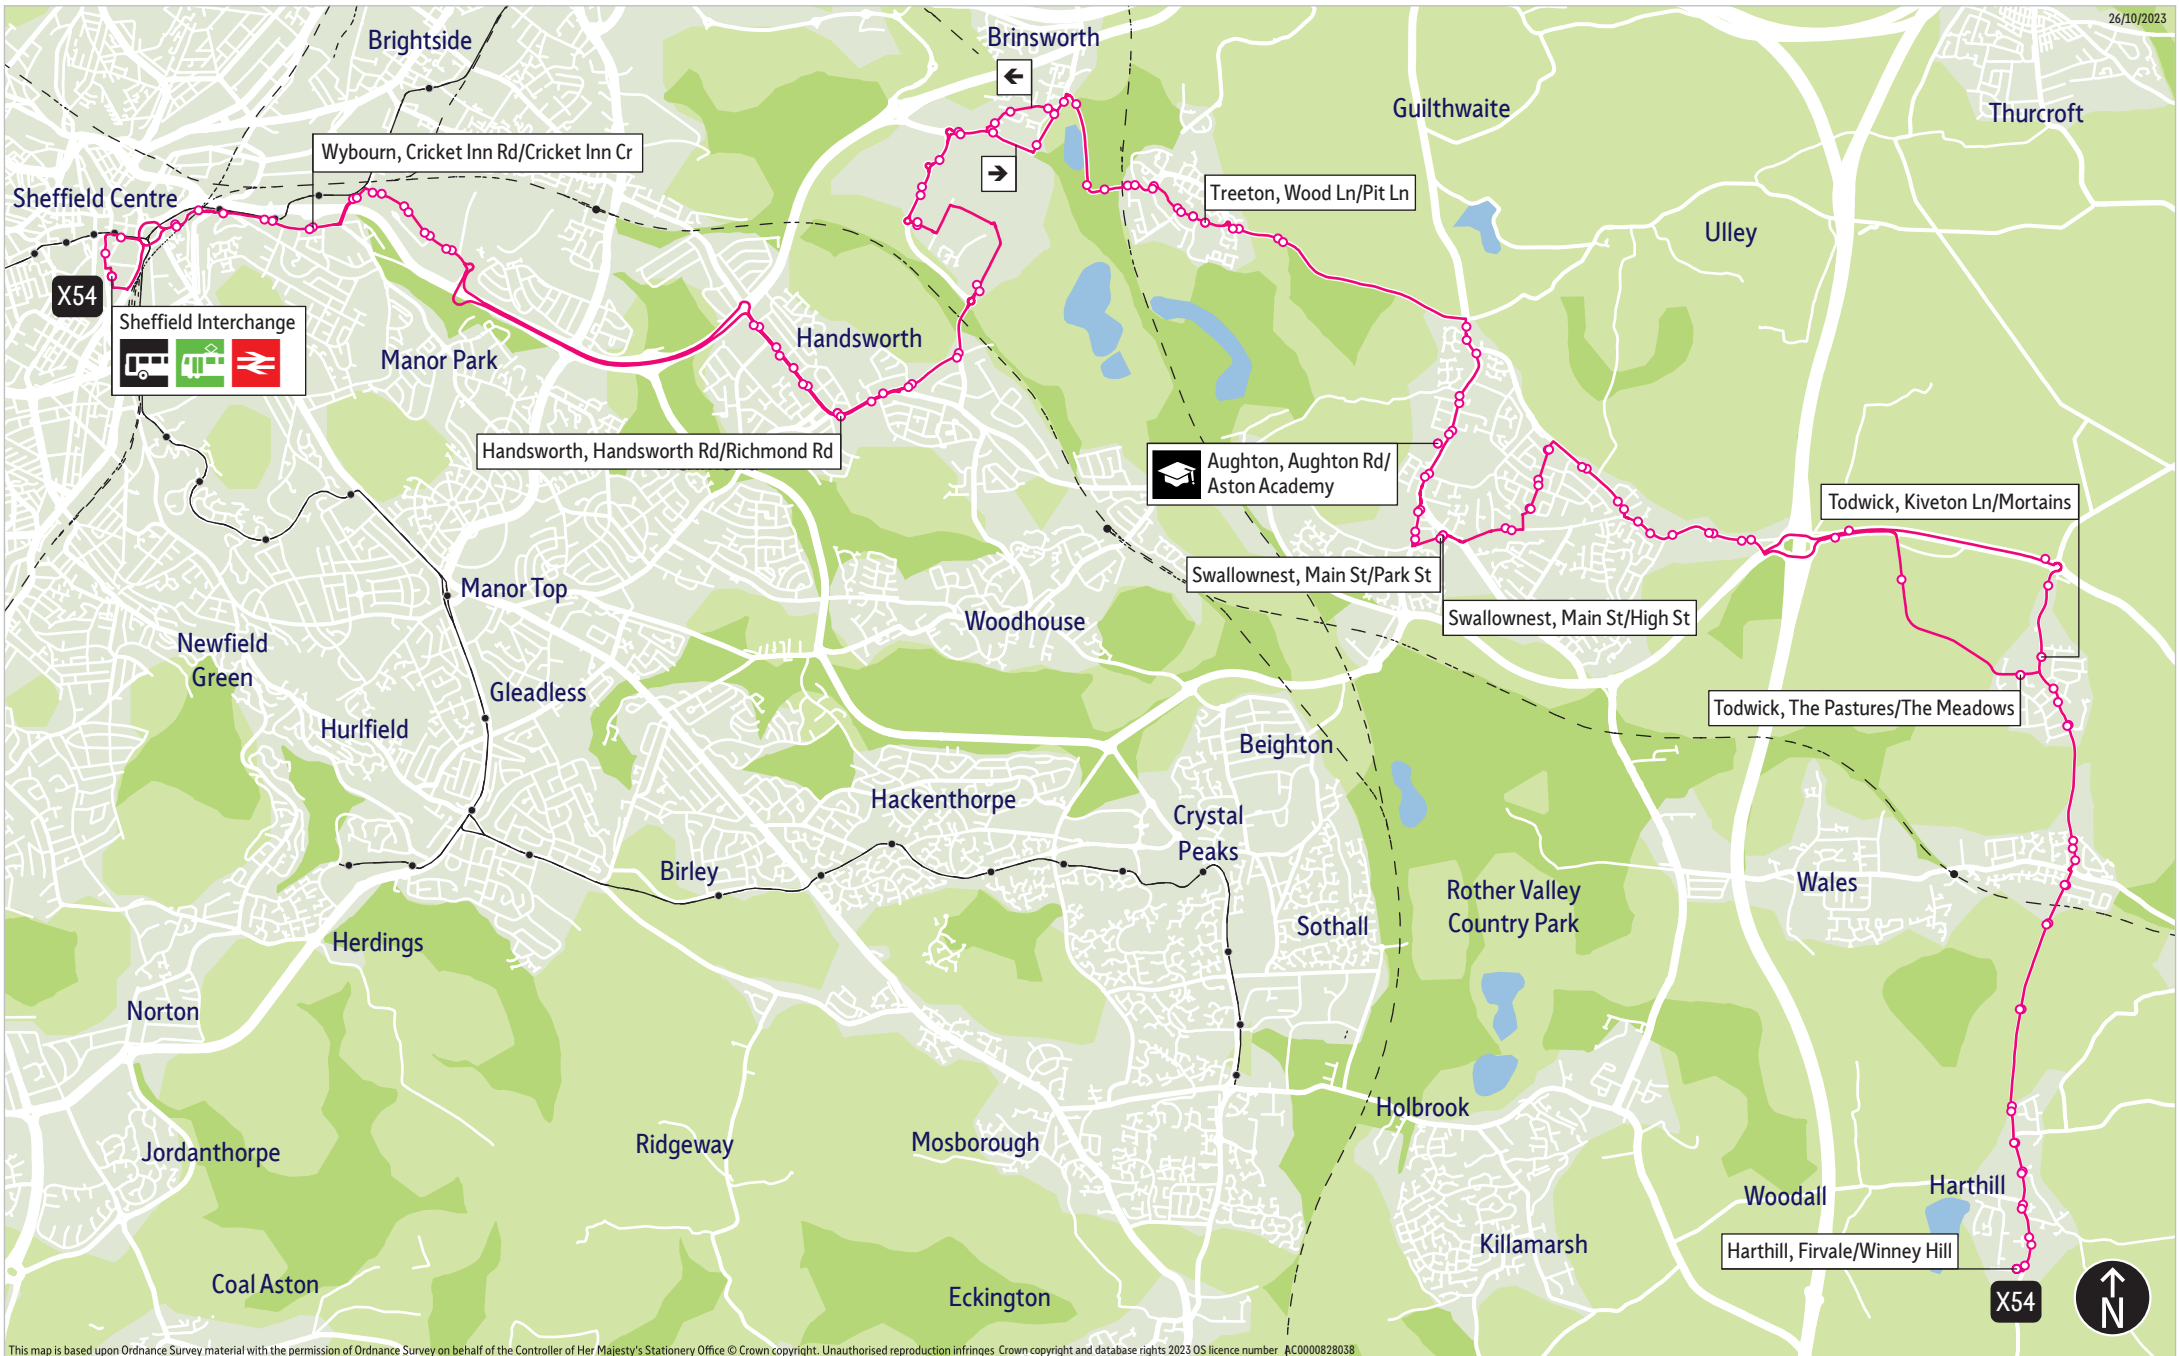

Bus route map for service X54

26/10/2023

- = Terminus point
- = Public transport
- = Shopping area
- = Bus route & stops
- = Rail line & station
- = Tram route & stop