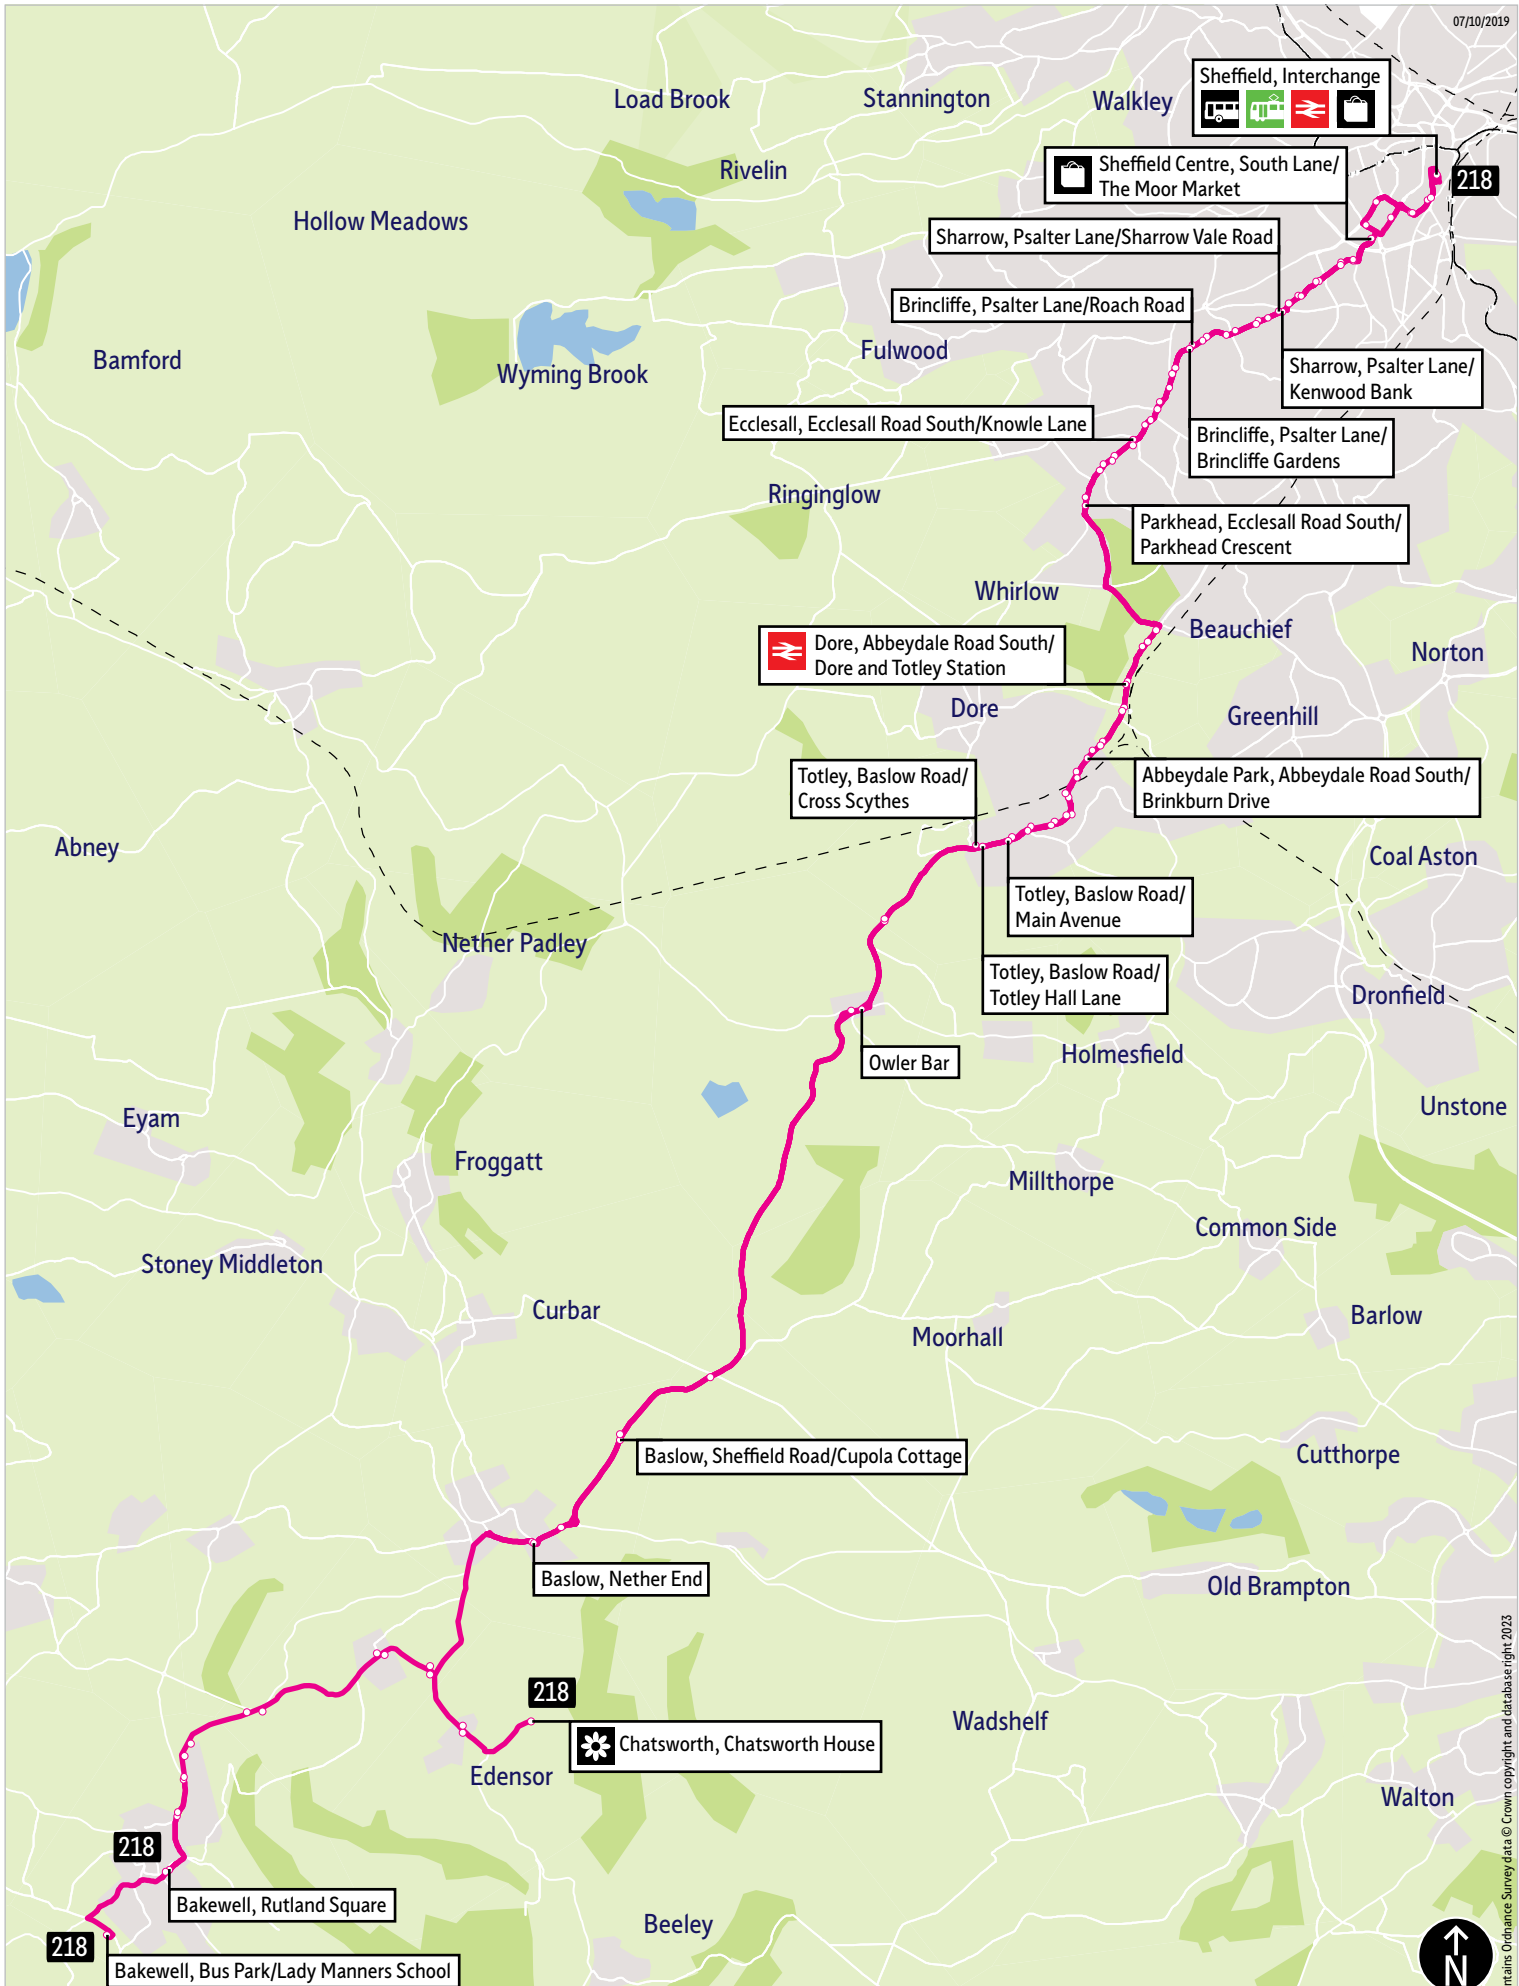

Bus route map for services 218

07/10/2019

= Terminus point
 = Public transport
 = Shopping area
 = Bus route & stops
 = Rail line & station
 = Tram route & stop

Contains Ordnance Survey data © Crown copyright and database right 2023