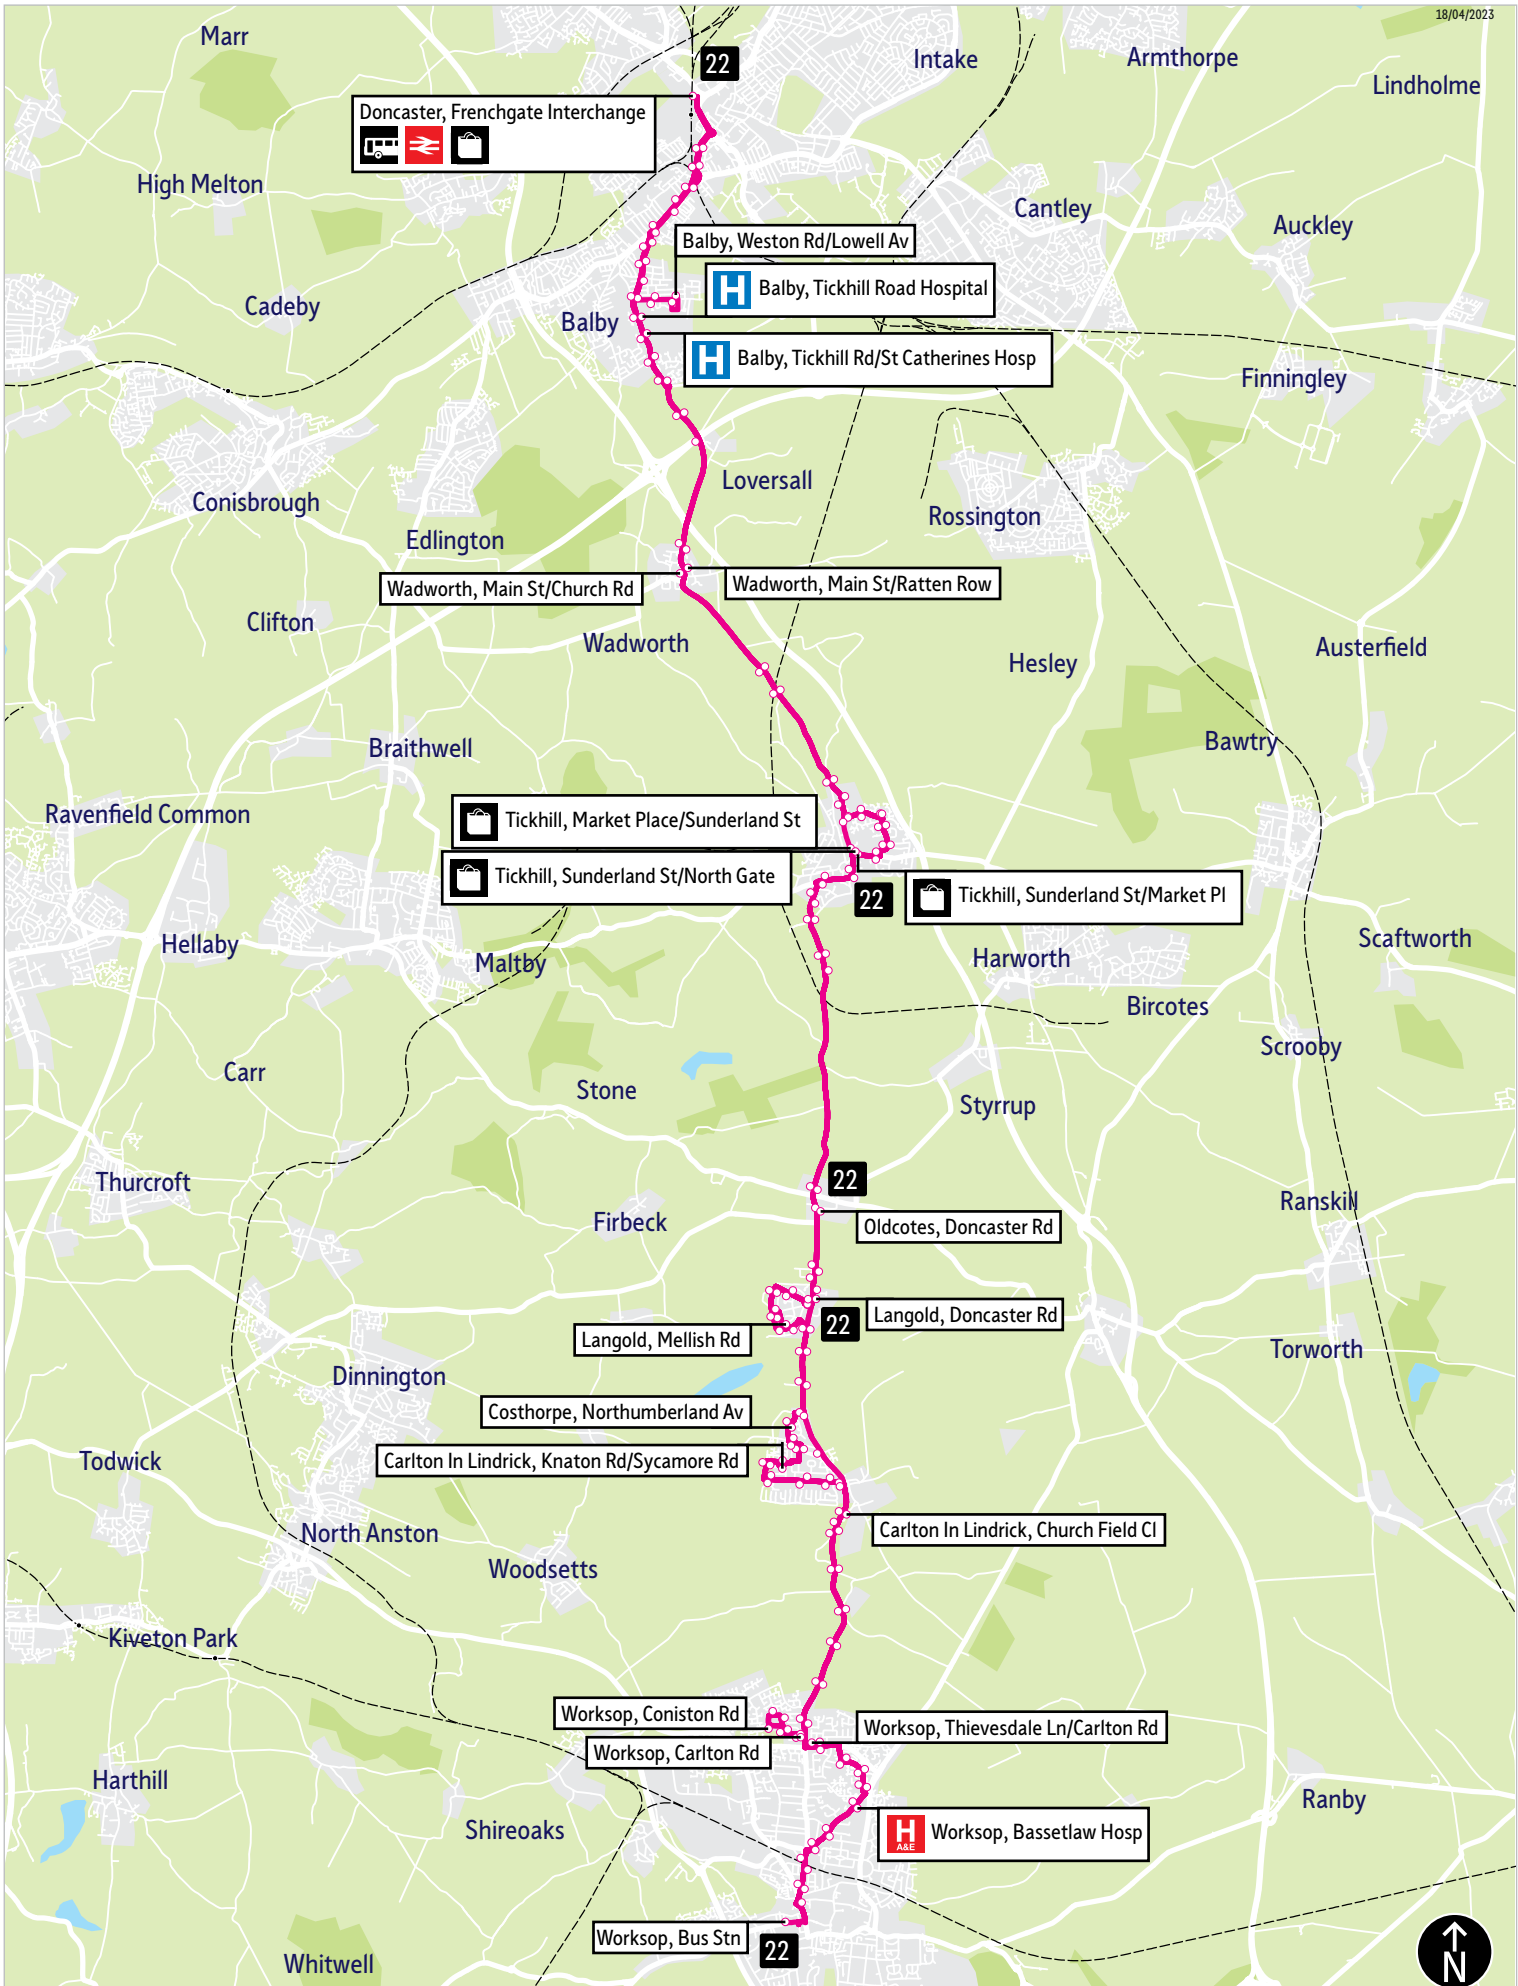

Bus route map for service 22

18/04/2023

= Terminus point

 = Public transport

 = Shopping area
 = Bus route & stops
 = Rail line & station
 = Tram route & stop