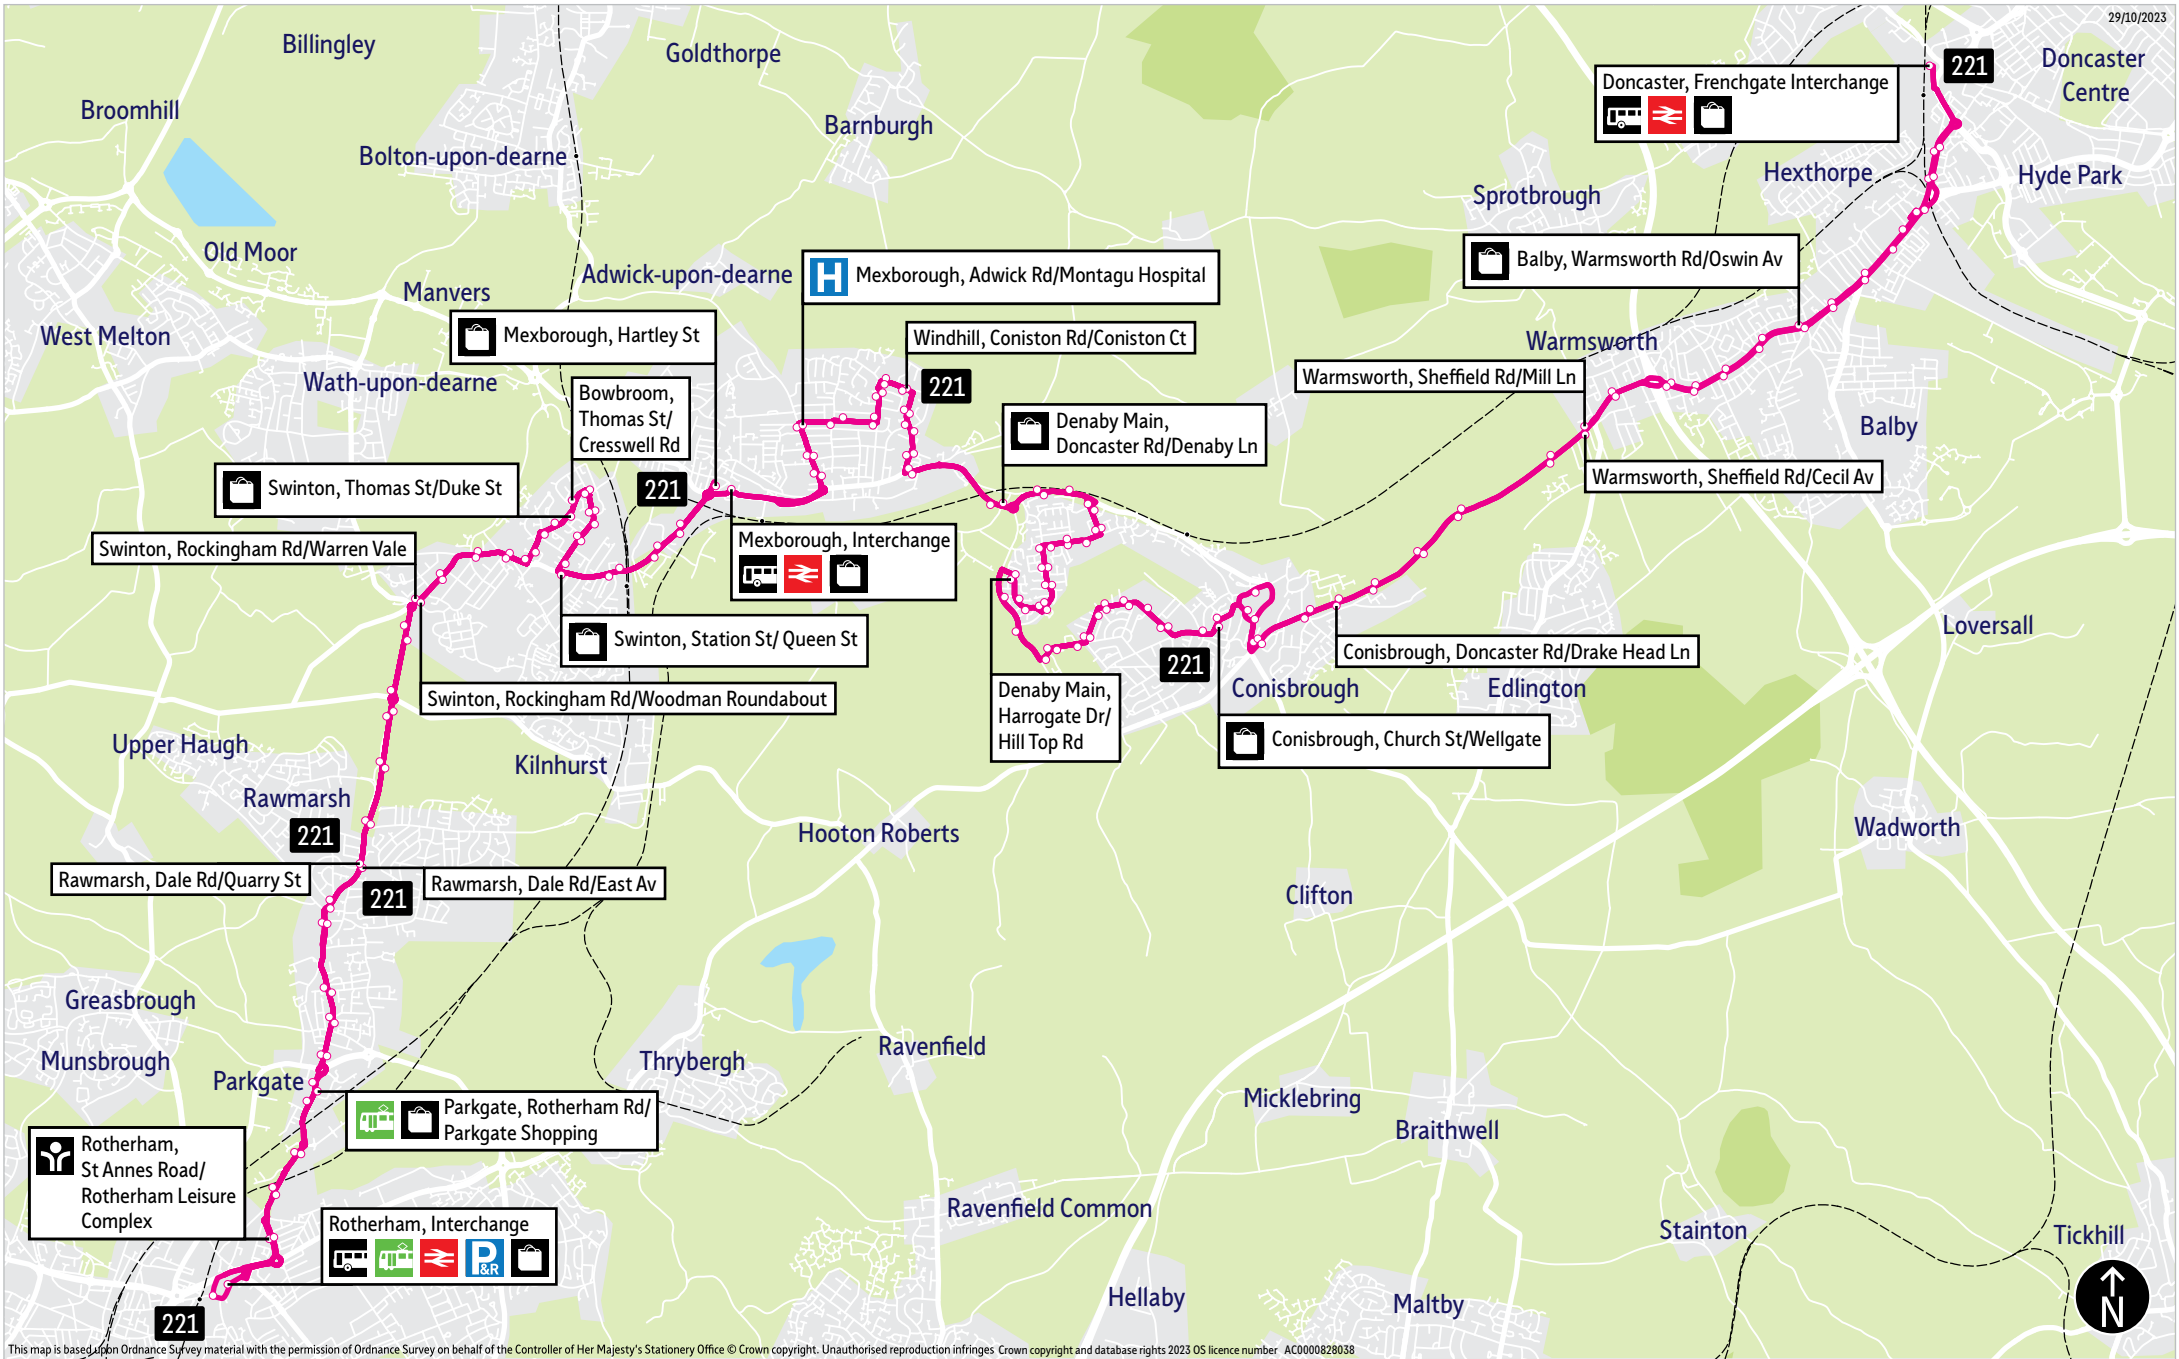

### Places on the route

     Rotherham Interchange

  Parkgate Shopping

   Mexborough Interchange

 Montagu Hospital

   Doncaster Frenchgate Interchange

# Bus route map for service 221

29/10/2023

This map is based on Ordnance Survey material with the permission of Ordnance Survey on behalf of the Controller of Her Majesty's Stationery Office © Crown copyright. Unauthorised reproduction infringes Crown copyright and database rights 2023 OS licence number AC0000828038

- = Terminus point
- = Public transport
- = Shopping area
- = Bus route & stops
- = Rail line & station
- = Tram route & stop

## Stopping points for service 221

**Rotherham, Interchange** ▶ St Anns Road ▶ **Parkgate** ▶ Rawmarsh Road ▶ Rotherham Road ▶ Broad Street ▶ Rawmarsh Hill ▶ **Rawmarsh** ▶ High Street ▶ Blyth Avenue ▶ Dale Road ▶ Warren Vale ▶ **Swinton** ▶ Rockingham Road ▶ Church Street ▶ St Johns Road ▶ Thomas Street ▶ **Bowbroom** ▶ Bower Road ▶ Queen Street ▶ **Swinton** ▶ Church Street ▶ Station Street ▶ Rowms Lane ▶ **Mexborough** ▶ Mexborough Interchange ▶ Adwick Road ▶ Morton Road ▶ **Windhill** ▶ Hirst Gate ▶ Coniston Road ▶ Clayfield View ▶ Clayfield Road ▶ **Mexborough** ▶ **Denaby Main** ▶ Doncaster Road ▶ Church Road ▶ Wadworth Street ▶ Tickhill Square ▶ Wheatley Street ▶ Bolton Street ▶ Harrogate Drive ▶ Hill Top Road ▶ **Conanby** ▶ Denaby Avenue ▶ Chambers Avenue ▶ Leslie Avenue ▶ Gardens Lane ▶ **Conisbrough** ▶ Church Street ▶ Castle Hill ▶ Low Road ▶ Doncaster Road ▶ Sheffield Road ▶ **Warmsworth** ▶ High Road ▶ **Balby** ▶ Warmsworth Road ▶ High Road ▶ Balby Road ▶ Cleveland Street ▶ **Doncaster, Frenchgate Interchange**