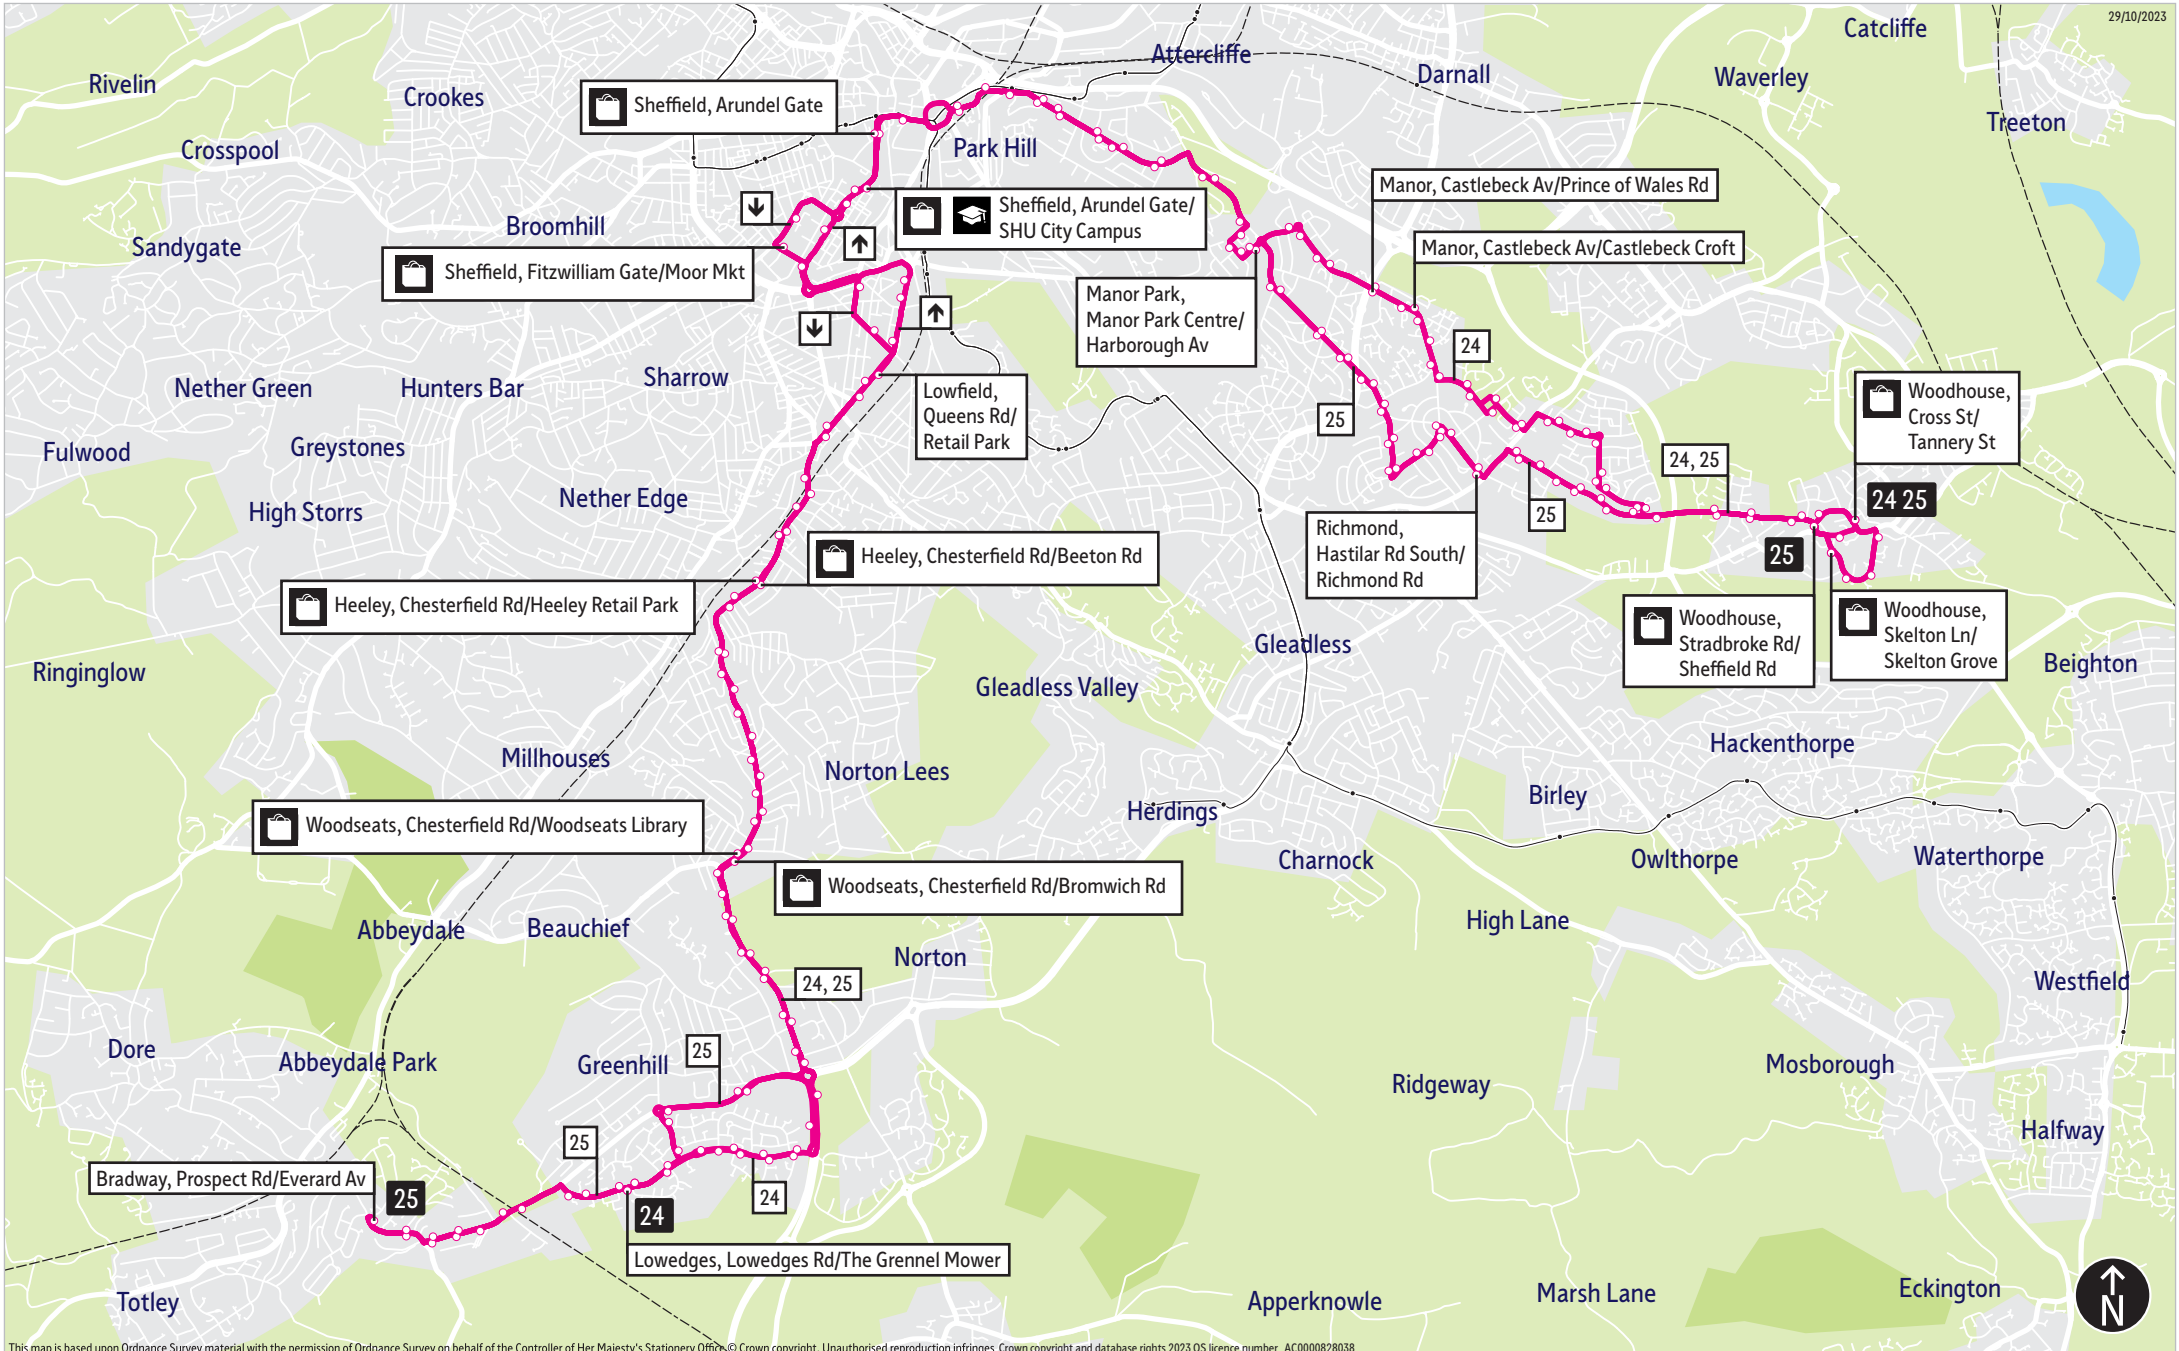

Bus route map for services 24 & 25

29/10/2023

- = Terminus point
- = Public transport
- = Shopping area
- = Bus route & stops
- = Rail line & station
- = Tram route & stop