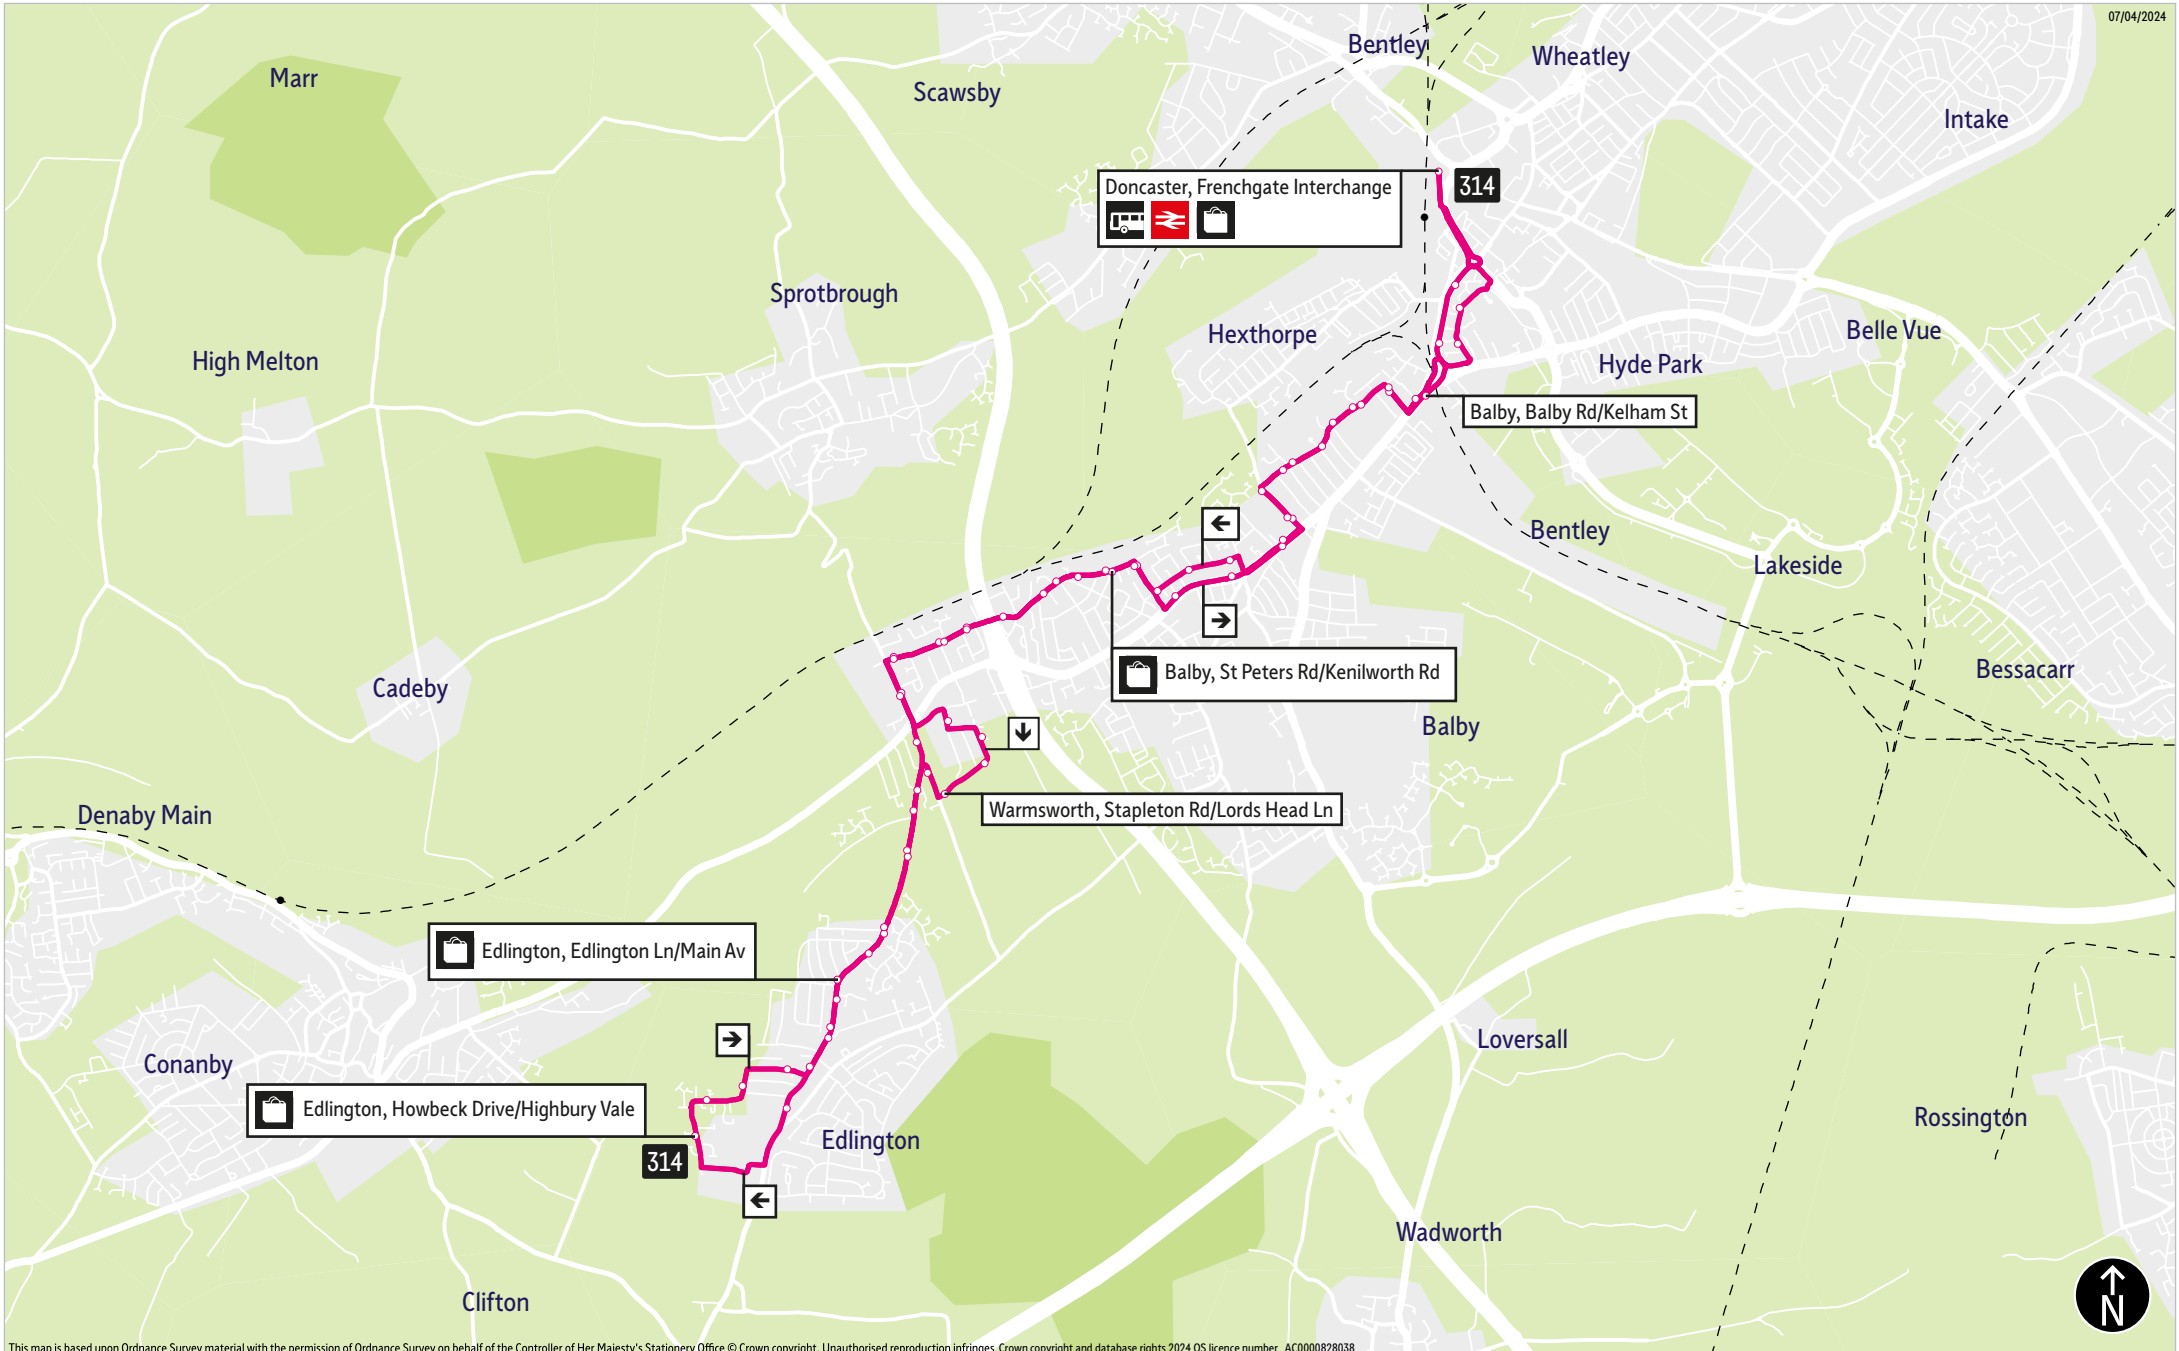

Bus route map for service 314

07/04/2024

- = Terminus point
- = Public transport
- = Shopping area
- = Bus route & stops
- = Rail line & station
- = Tram route & stop