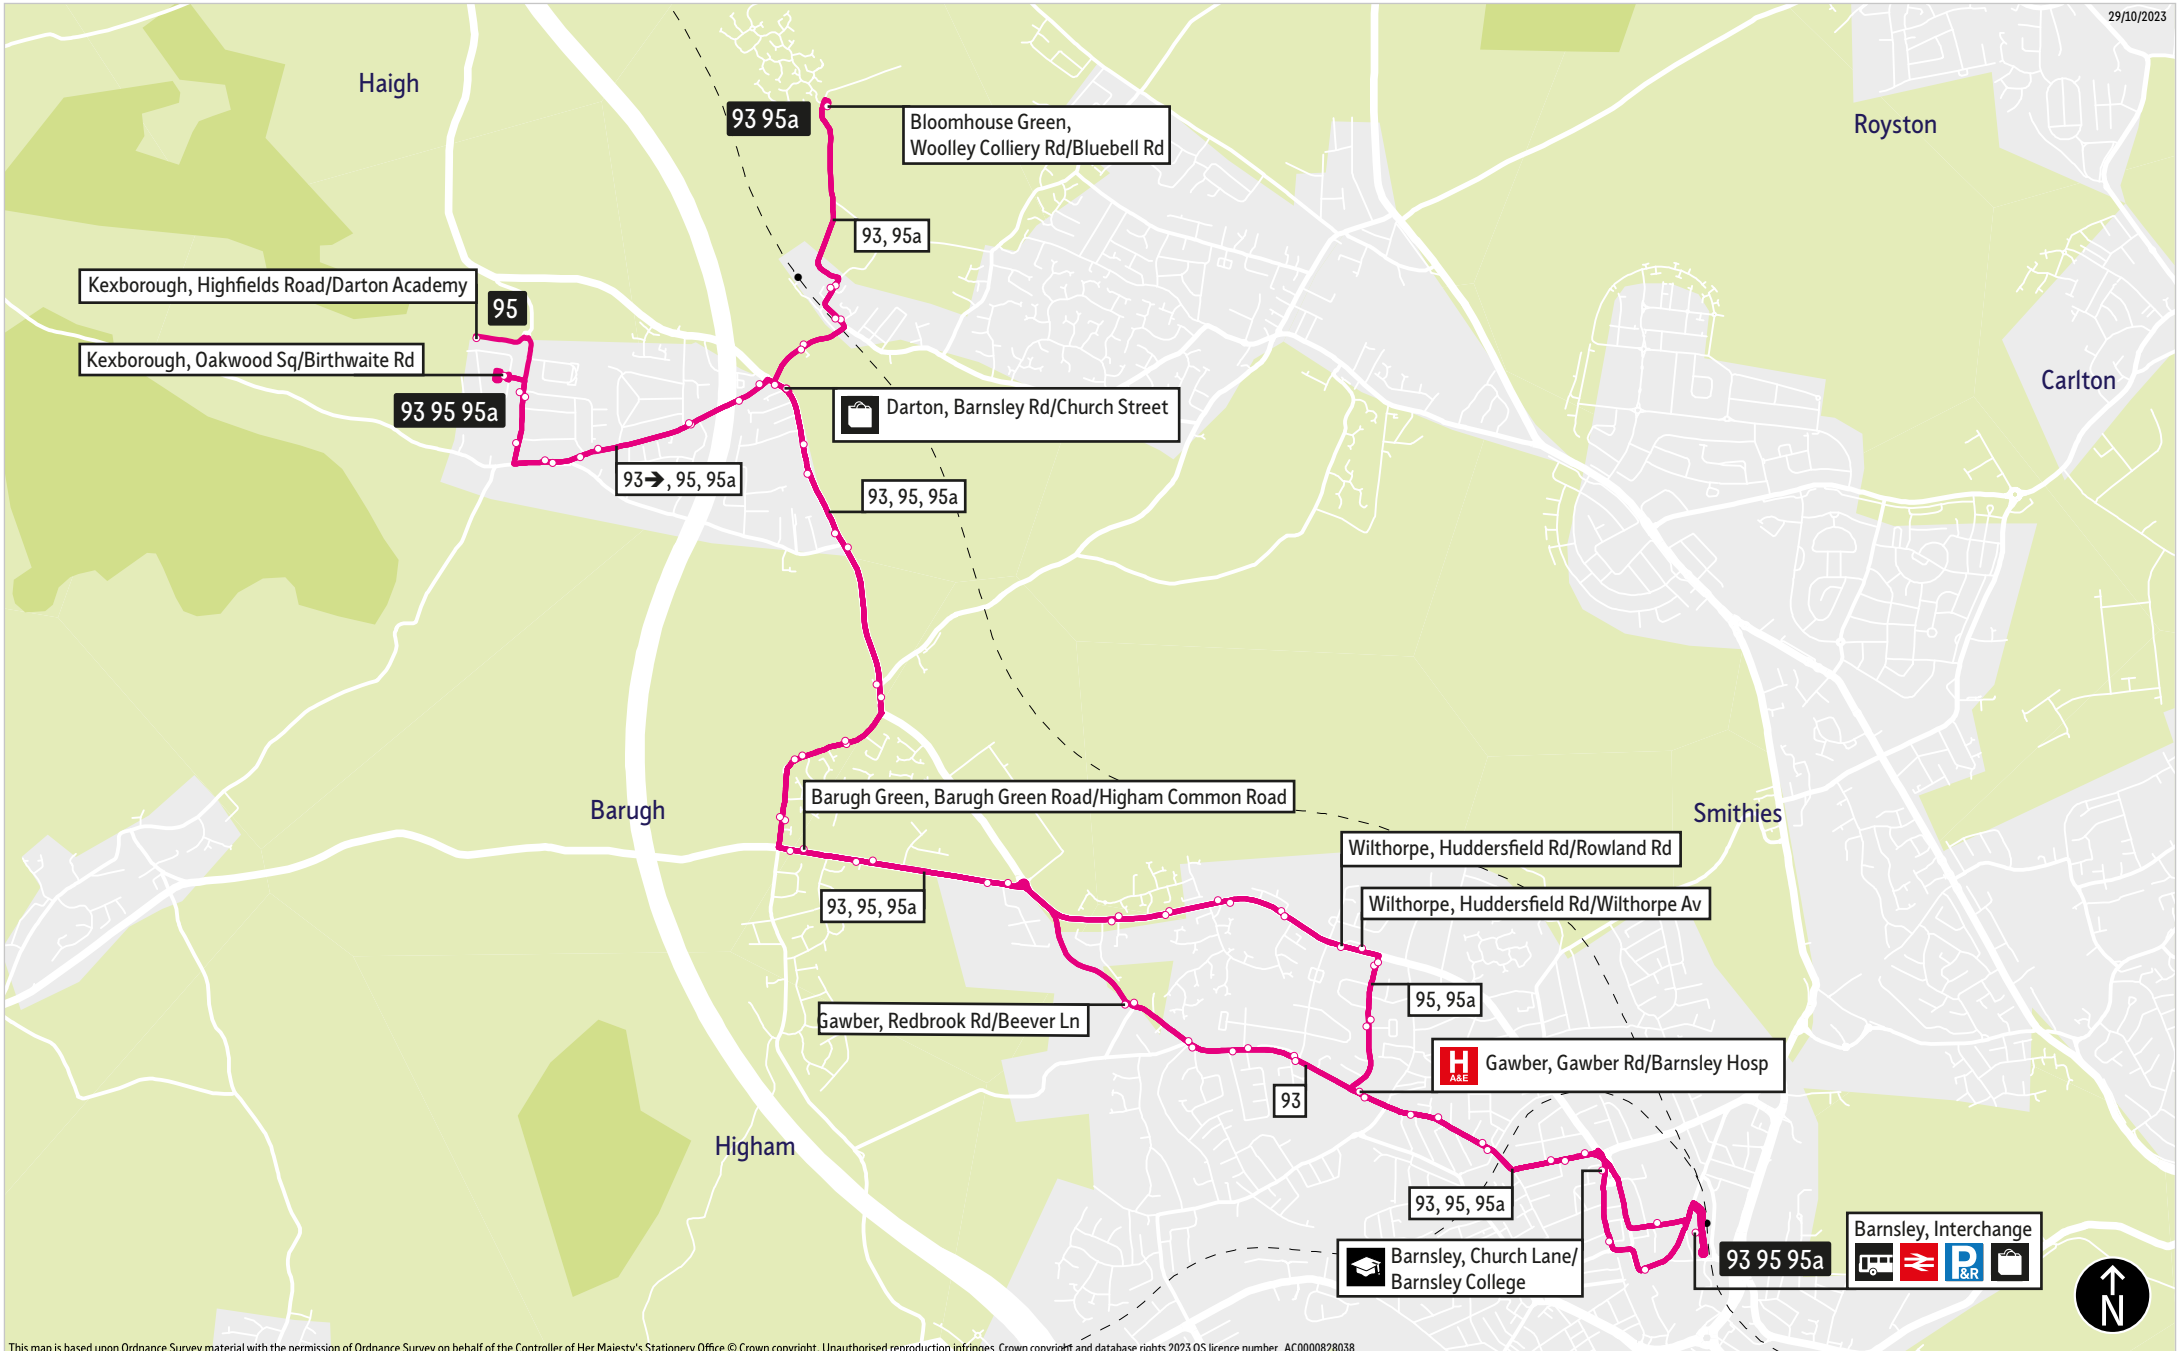

Bus route map for service 93, 95 & 95a

- = Terminus point
- = Public transport
- = Shopping area
- = Bus route & stops
- = Rail line & station
- = Tram route & stop