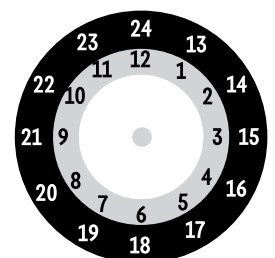

### 24 hour clock

Throughout South Yorkshire our timetables use the 24 hour clock to avoid confusion between am and pm times.

For example:

**9.00am is shown as 0900**

**2.15pm is shown as 1415**

**10.25pm is shown as 2225**