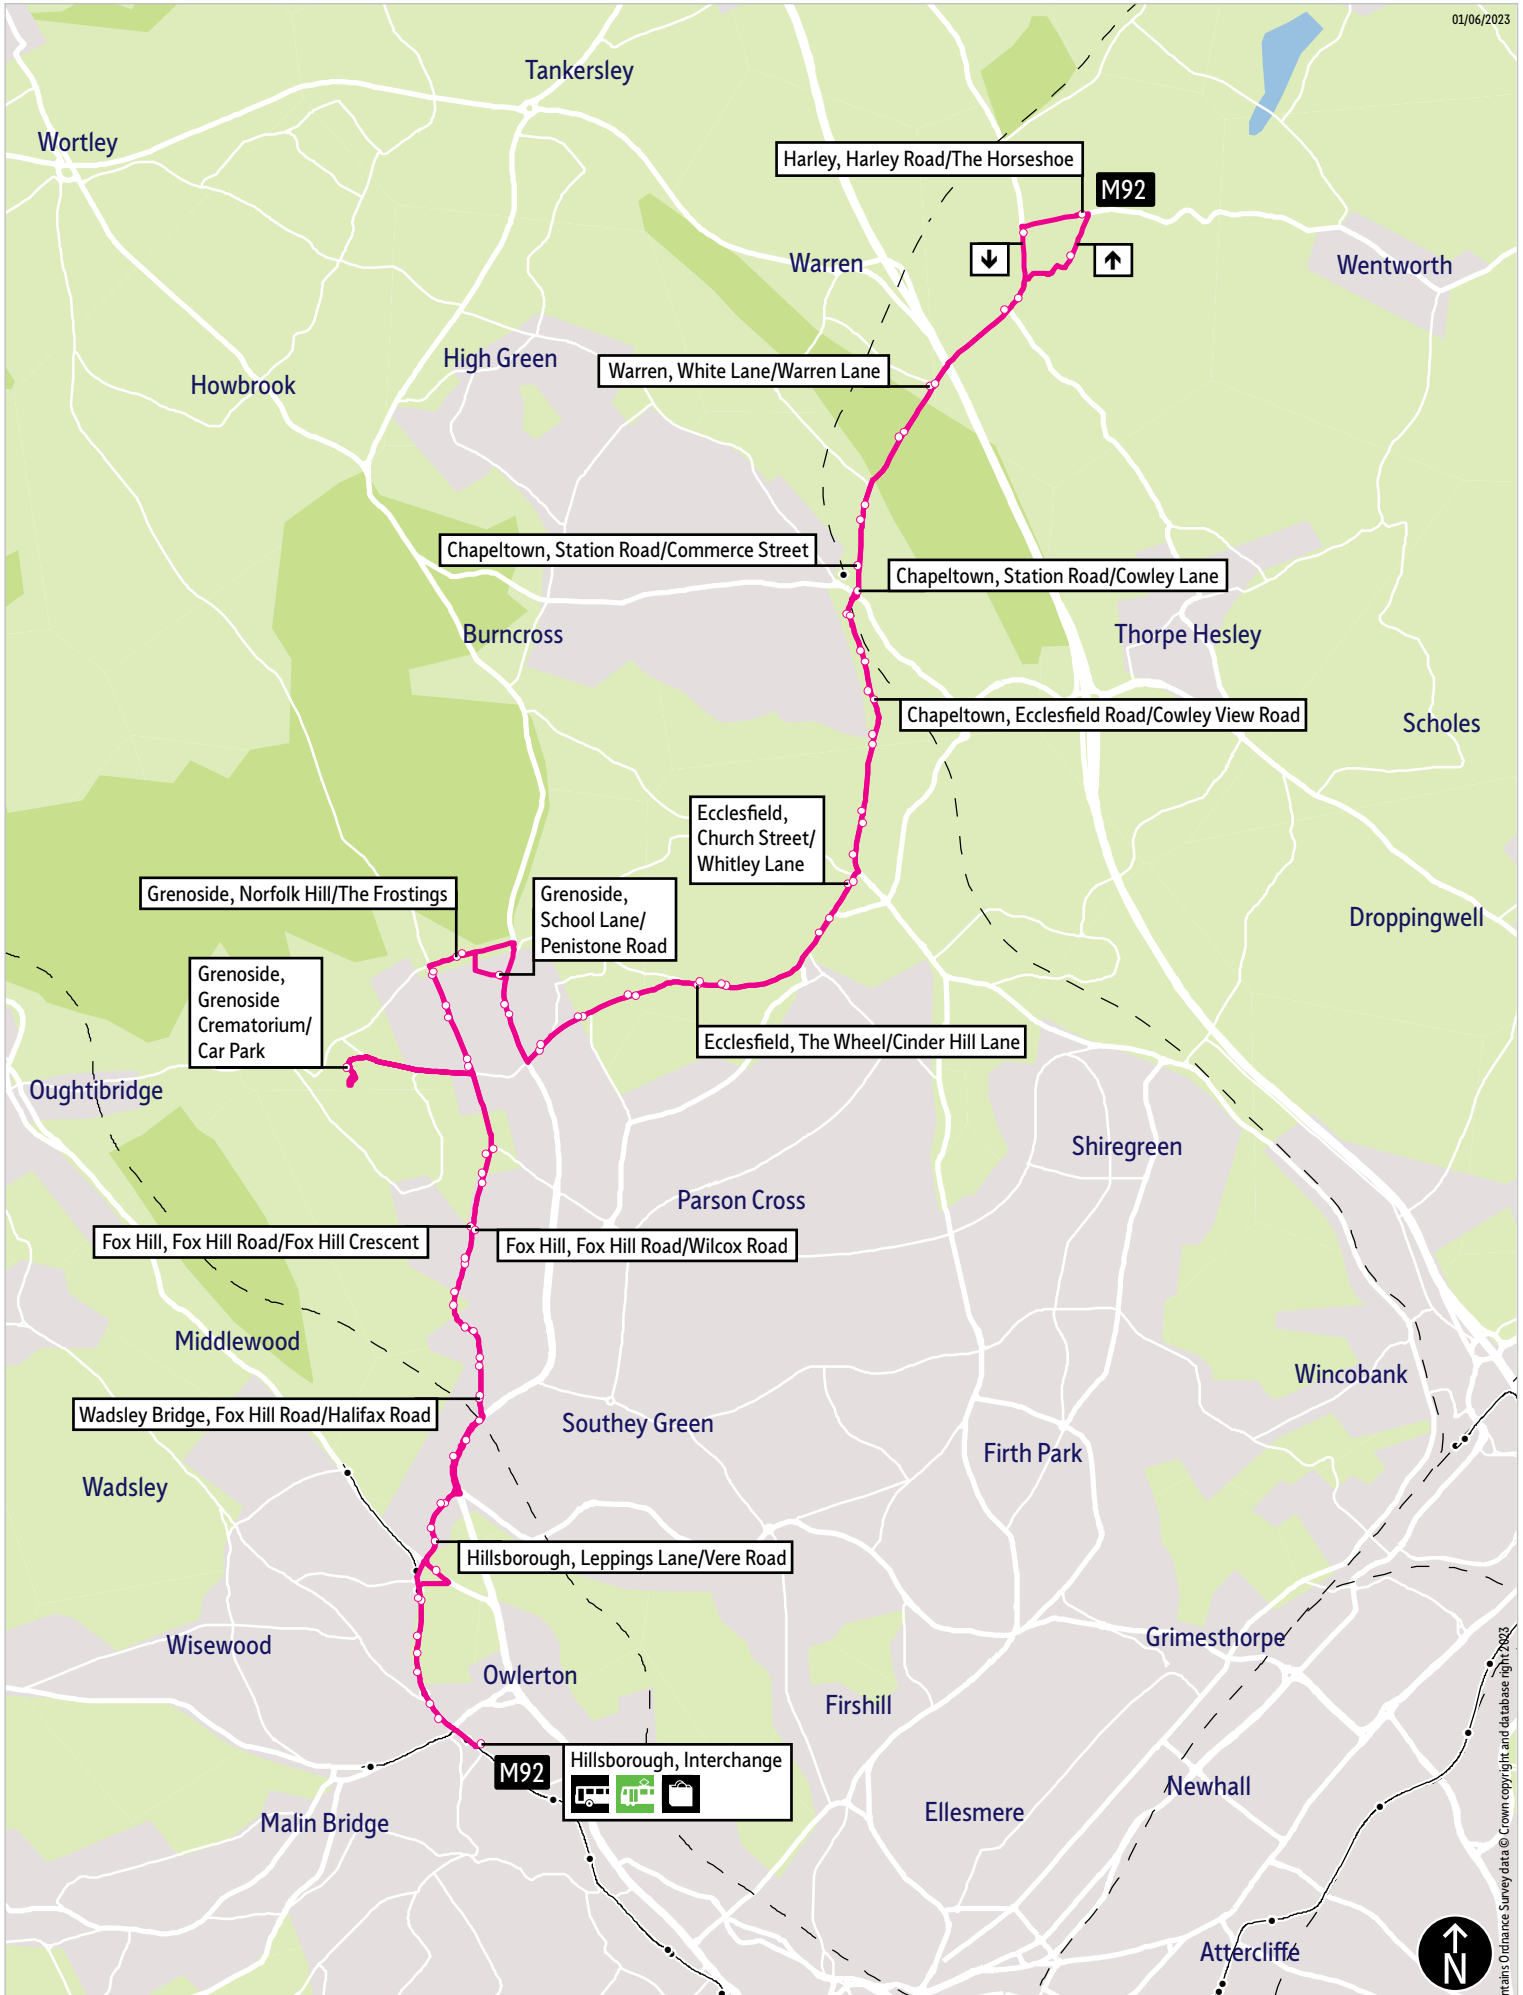

## Places on the route

   Hillsborough Interchange

# Bus route map for service M92

01/06/2023

This map is based upon Ordnance Survey material with the permission of Ordnance Survey on behalf of the Controller of Her Majesty's Stationery Office © Crown copyright. Unauthorised reproduction infringes Crown copyright and may lead to prosecution or civil proceedings. SYMCA 100058899 2023

Contains Ordnance Survey data © Crown copyright and database right 2023

- = Terminus point
- = Public transport
- = Shopping area
- = Bus route & stops
- = Rail line & station
- = Tram route & stop

# Stopping points for service M92

Hillsborough, Interchange ▶ Middlewood Road ▶ Leppings Lane ▶ **Wadsley Bridge** ▶ Penistone Road North ▶ Fox Hill Road ▶ **Fox Hill** ▶ **Grenoside** ▶ Grenoside Crematorium ▶ Main Street ▶ Norfolk Hill ▶ School Lane ▶ Penistone Road ▶ Wheel Lane ▶ **Ecclesfield** ▶ The Wheel ▶ Church Street ▶ Chapeltown Road ▶ **Chapeltown** ▶ Ecclesfield Road ▶ Station Road ▶ **Warren** ▶ White Lane ▶ Sheffield Road ▶ Occupation Road ▶ **Harley, Harley Road**